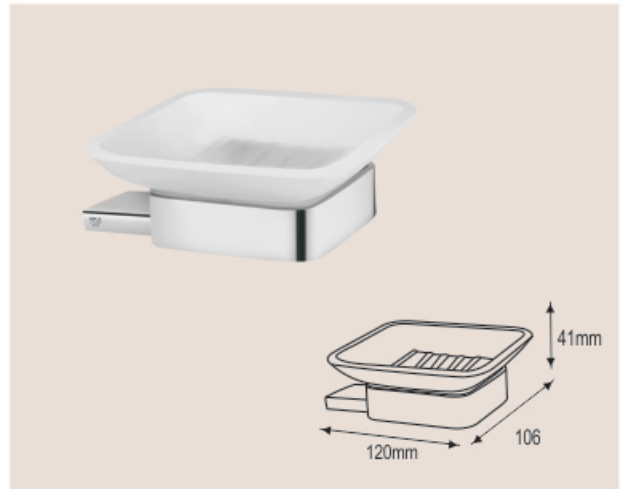

NBA - 25015
Soap Holder Glass