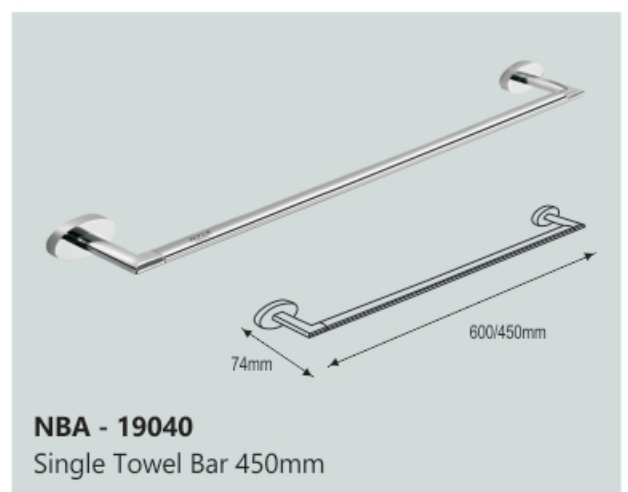

NBA - 19005
 Robe Hook Single

NBA - 19020
 Soap Holder Brass

NBA - 19035
 Towel Ring 300mm

NBA - 19060
 Toilet Roll Holder w/o Flap

NBA - 19030
 Liquid Soap Dispenser

NBA - 19040
 Single Towel Bar 450mm

NBA - 19045
 Single Towel Bar 600mm