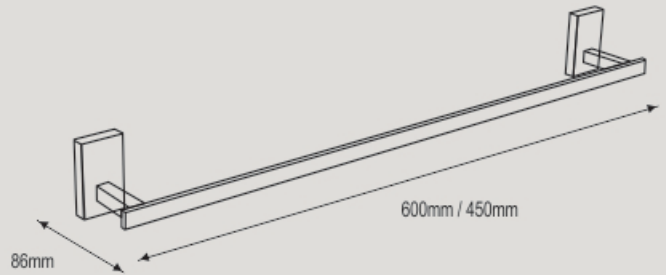

NBA - 14070
 Toilet Brush with Holder

NBA - 14035
 Towel Ring

RECTANGLE Collection - I4000

NBA - 14040
Single Towel Bar 450mm

NBA - 14045
Single Towel Bar 600mm

RECTANGLE Collection - I4000

NBA - 14080
Glass Shelf