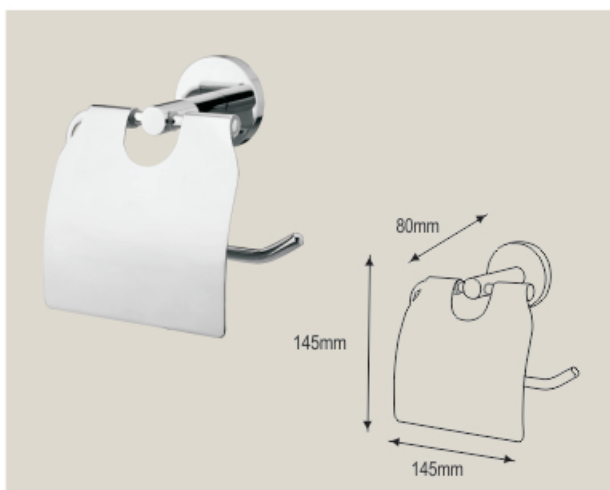

NEW STAR Collection - 24000

NBA - 24005
 Robe Hook Single

NBA - 24010
 Robe Hook Double

NBA - 24015
 Soap Holder Glass

NBA - 24035
 Towel Ring

NBA - 24065
 Toilet Roll Holder with Flap

NBA - 24060
 Toilet Roll Holder w/o Flap