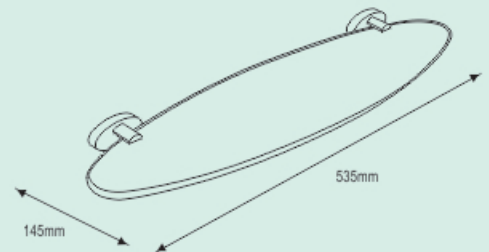

NBA - 15060
 Toilet Roll Holder w/o Flap

NBA - 15005
 Robe Hook Single

ORIGINAL Collection - I4000

NBA - 15025
 Tooth Brush Holder

NBA - 15080
 Glass Shelf Rectangular

NBA - 15081
 Glass Shelf Oval

ORIGINAL Collection - I4000