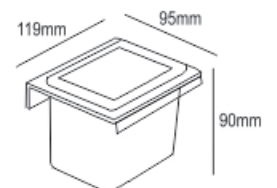

NBA - 9030 | Liquid Soap Dispenser

ELITE Collection - 9000

NBA - 9005
 Robe Hook Single

NBA - 9010
 Robe Hook Double

NBA - 9015
 Soap Holder Glass

ELITE Collection - 9000

NBA - 9016
 Soap Holder Glass

NBA - 9021
 Soap Rack Brass