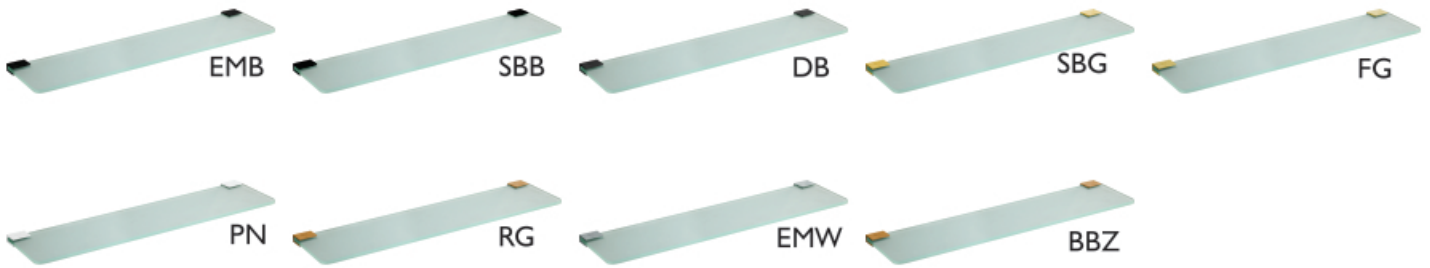

NBA - 12070
Toilet Brush with Holder