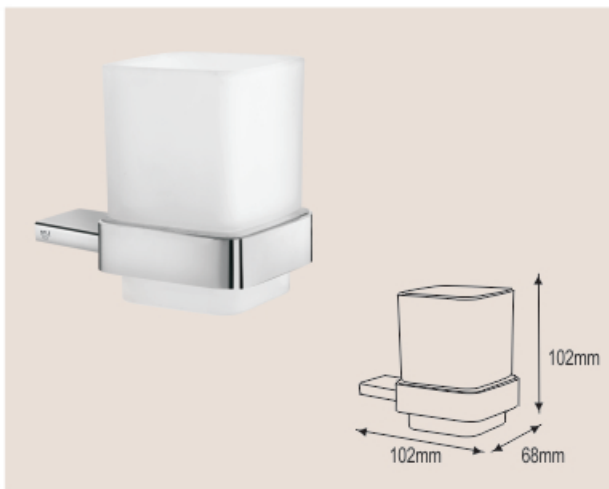

NBA - 24055
 Double Towel Bar 600mm

NBA - 24030
 Liquid Soap Dispenser

NBA - 24070
 Toilet Brush with Holder

ZEST

Collection - 25000

Finish **Chrome**

NBA-25035
Towel Ring

NYLE[®]
SINCE 2006
let your imagination fly

ZEST Collection - 25000

NBA - 25010
 Robe Hook Double

NBA - 25015
 Soap Holder Glass

NBA - 25025
 Tooth Brush Holder

NBA - 25030
 Liquid Soap Dispenser

NBA - 25060
 Toilet Roll Holder w/o Flap

NBA - 25065
 Toilet Roll Holder with Flap