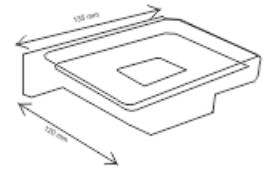

NBA - 9030 | Liquid Soap Dispenser

ELITE Collection - 9000

NBA - 9005
 Robe Hook Single

NBA - 9010
 Robe Hook Double

NBA - 9015
 Soap Holder Glass

ELITE Collection - 9000

NBA - 9016
 Soap Holder Glass

NBA - 9021
 Soap Rack Brass