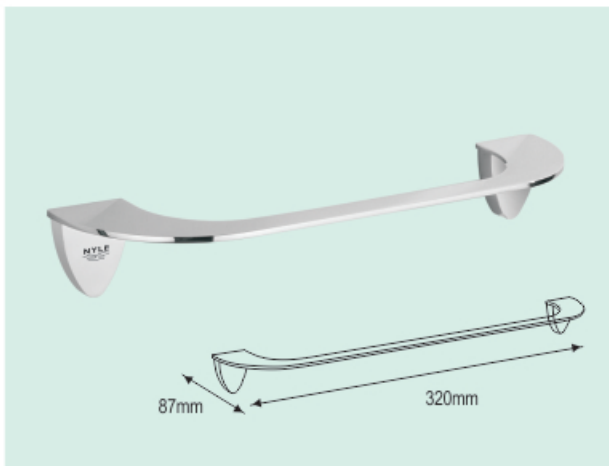

ORIGINAL

Collection - 15000

Finish Chrome

NBA - 15030
Liquid Soap Dispenser

NYLE[®]
SINCE 2006
let your imagination fly

ORIGINAL Collection - I4000

NBA - 15015
 Soap Holder Glass

NBA - 15035
 Towel Ring 320mm

NBA - 15060
 Toilet Roll Holder w/o Flap

NBA - 15005
 Robe Hook Single

ORIGINAL Collection - I4000

NBA - 15025
 Tooth Brush Holder

NBA - 15080
 Glass Shelf Rectangular

NBA - 15081
 Glass Shelf Oval

ORIGINAL Collection - I4000