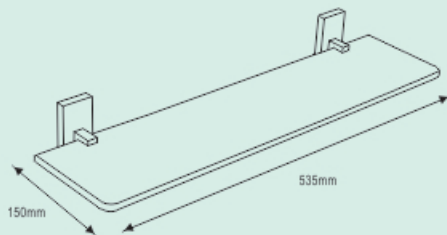

NBA - 15060
 Toilet Roll Holder w/o Flap

NBA - 15005
 Robe Hook Single

ORIGINAL Collection - I4000

NBA - 15025
 Tooth Brush Holder

NBA - 15080
 Glass Shelf Rectangular

NBA - 15081
 Glass Shelf Oval

ORIGINAL Collection - I4000