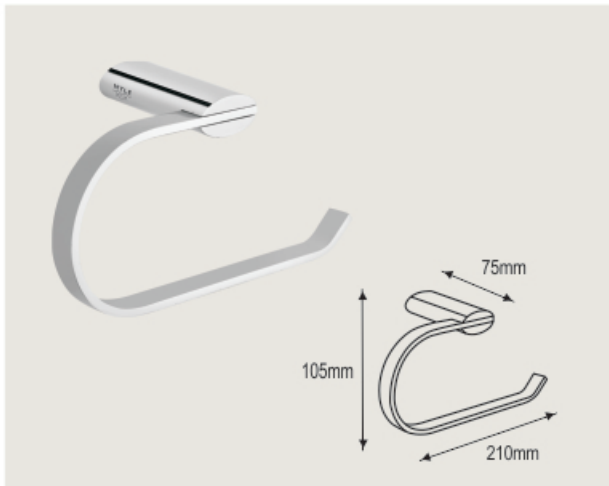

NBA - 19070
Toilet Brush with Holder

SUNNY

Collection - 20000

Finish Chrome

NBA - 20015
Soap Holder Glass

NYLE[®]
SINCE 2006

let your imagination fly

SUNNY Collection - 20000

NBA - 20010
 Robe Hook Double

NBA - 20020
 Soap Holder Brass

NBA - 20035
 Towel Ring

NBA - 20025
 Tooth Brush Holder Glass

SUNNY Collection - 20000

NBA - 20040
 Single Towel Bar 450mm

NBA - 20045
 Single Towel Bar 600mm