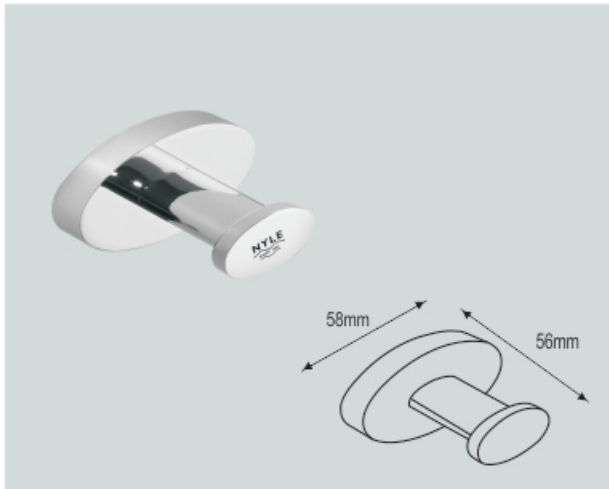

NBA - 19005
 Robe Hook Single

NBA - 19020
 Soap Holder Brass

NBA - 19035
 Towel Ring 300mm

NBA - 19060
 Toilet Roll Holder w/o Flap

NBA - 19030
 Liquid Soap Dispenser

NBA - 19040
 Single Towel Bar 450mm

NBA - 19045
 Single Towel Bar 600mm