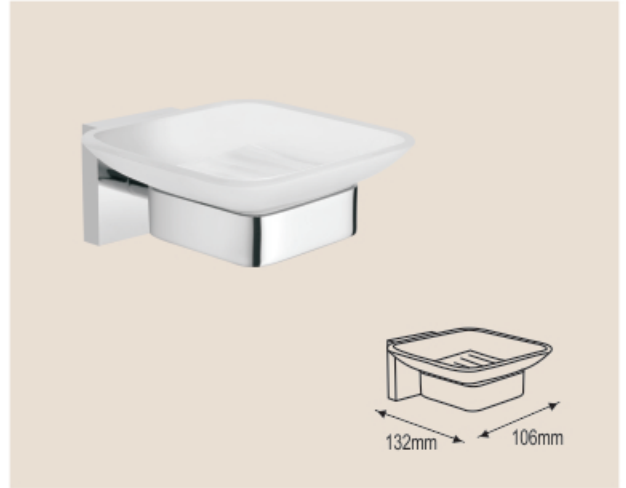

NBA - 22015
Soap Holder Glass