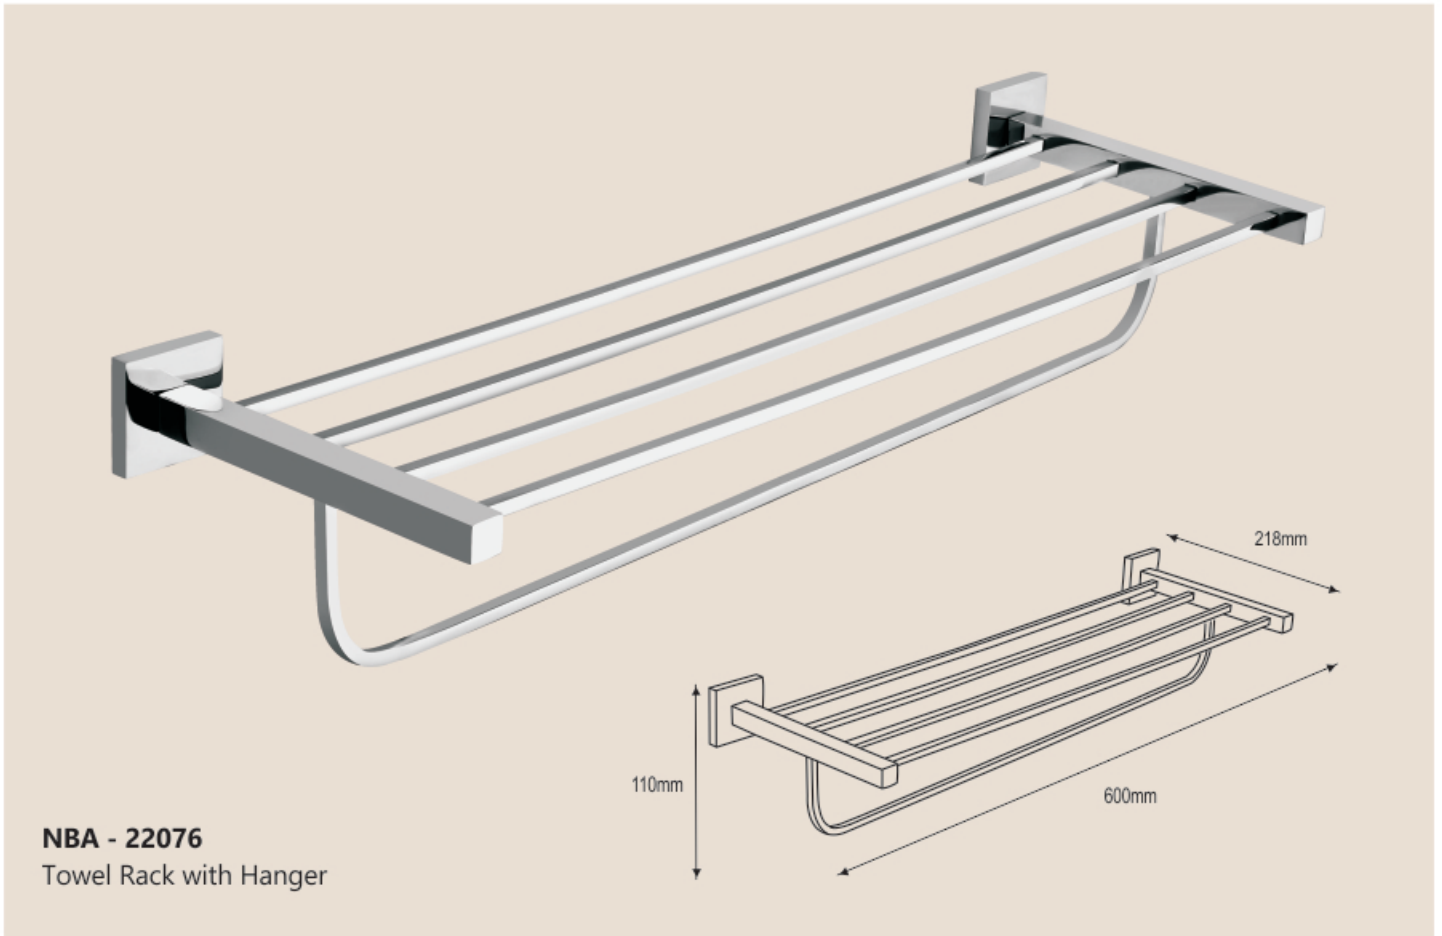

NBA - 22020
 Soap Hook Brass

NBA - 22035
 Towel Ring

NBA - 22060
 Toilet Roll Holder w/o Flap

NBA - 22025
 Tooth Brush Holder

GEMINI Collection - I4000

GEMINI Collection - I4000

NBA - 22040
Single Tower Bar 450mm