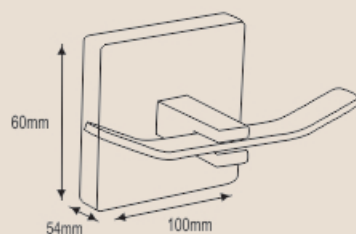

NBA - 22045
Single Tower Bar 600mm

NBA - 22010
Double Robe Hook