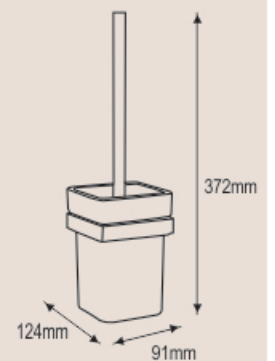

NBA - 25070
Toilet Brush with Holder