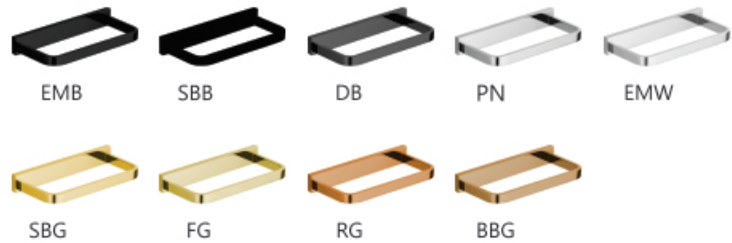

NBA - 9030 | Liquid Soap Dispenser

ELITE Collection - 9000

NBA - 9005
 Robe Hook Single

NBA - 9010
 Robe Hook Double

NBA - 9015
 Soap Holder Glass

ELITE Collection - 9000

NBA - 9016
 Soap Holder Glass

NBA - 9021
 Soap Rack Brass

NBA - 9025
 Tooth Brush Holder

ELITE Collection - 9000

EMB SBB DB PN EMW
 SBG FG RG BBZ

NBA - 9026
 Tooth Brush Holder

EMB SBB DB PN EMW
 SBG FG RG BBZ

NBA - 9031
 Liquid Soap Dispenser

EMB SBB DB PN EMW
 SBG FG RG BBG

NBA - 9035
 Towel Ring/Napkin Holder

ELITE Collection - 9000

NBA - 9045
 Single Towel Bar 600mm

NBA - 9055
 Double Towel Bar 600mm

NBA - 9076
 Towel Rack with Hanger

ELITE Collection - 9000

ELITE Collection - 9000