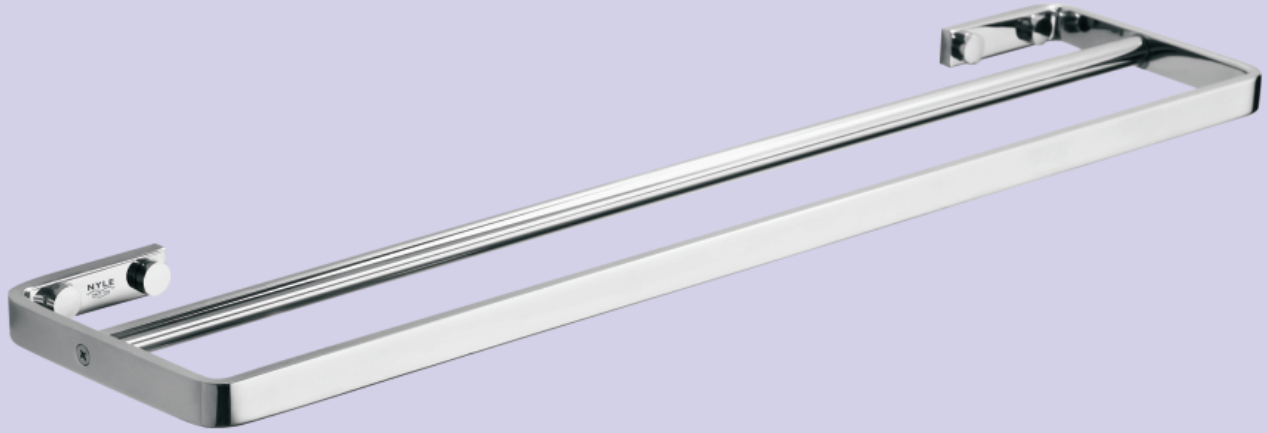

TIME Collection - I3000

NBA - 13050
Double Towel Bar 450mm

NBA - 13055
Double Towel Bar 600mm