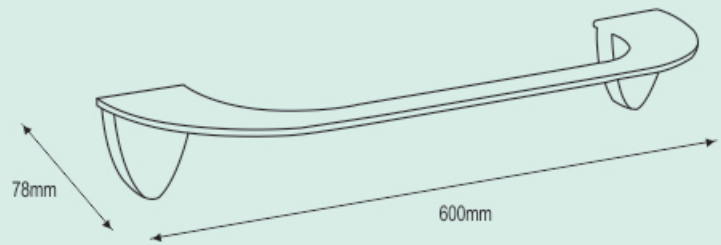

ORIGINAL Collection - I4000

NBA - 15045
Single Towel Bar 600mm

Sense of Elegant Times

It is elegant and rich of sense of times, showing the concept of original design. Style and taste of very forward-looking, make you experience new feeling of peculiar bathroom. Under the enjoyable space, you can feel the warmth.