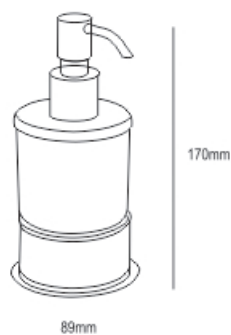

MALAGA Collection-I 0000

NBA - 10040
 Single Towel Bar 450mm

NBA - 10045
 Single Towel Bar 600mm

NBA - 10070
 Toilet Brush Holder

COUNTER TOP Collection-I | 1000

NBA - 11030-R | Liquid Soap Dispenser

COUNTER TOP Collection-I 1000

106mm

NBA - 11015-R
 Soap Holder-Round

63mm

106mm

NBA - 11016-S
 Soap Holder-Square

63mm

170mm

NBA - 11031-S
 Liquid Soap Dispenser-Square