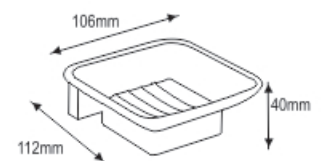

NBA - 12015
Soap Holder Glass