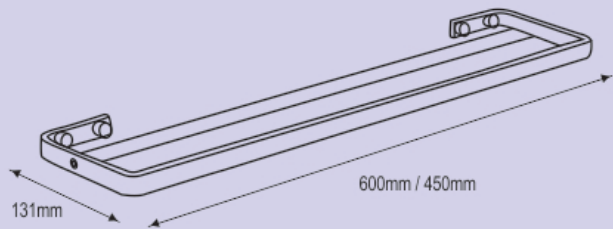

NBA - 13040
Single Towel Bar 450mm

NBA - 13045
Single Towel Bar 600mm