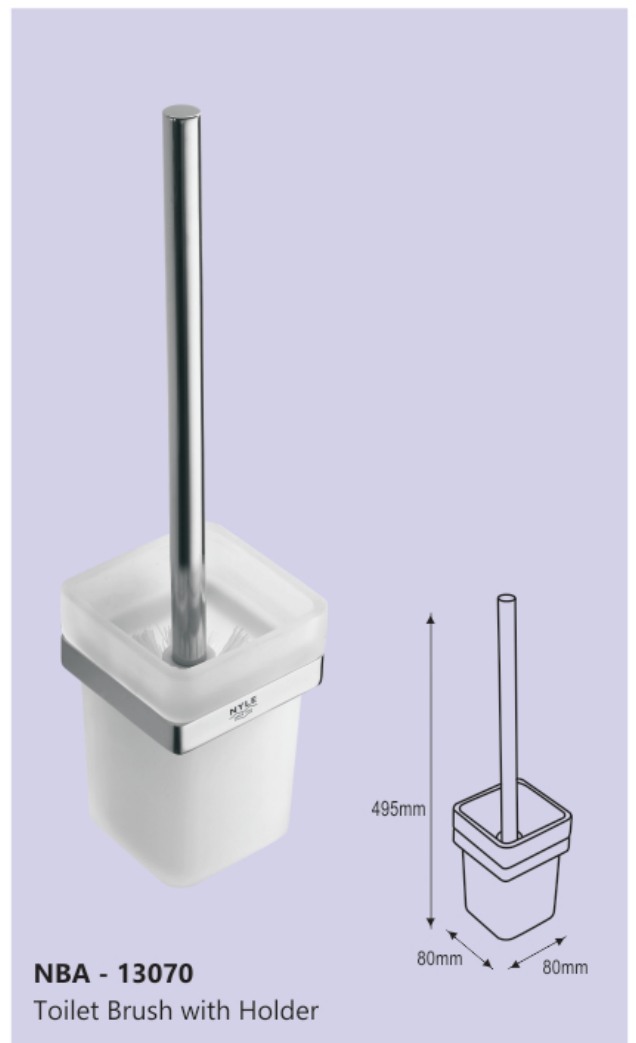

TIME Collection - I3000