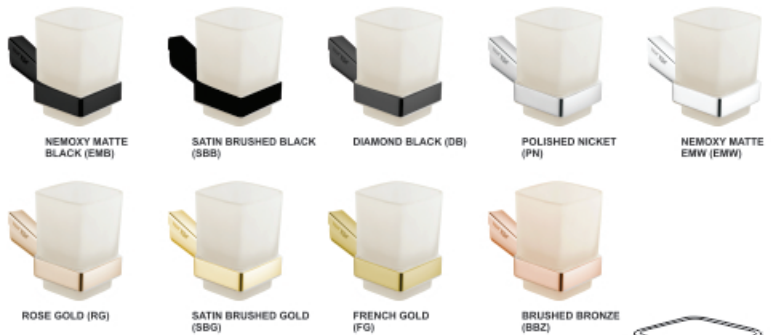

NBA - 9060
 Toilet Roll Holder w/o Flap

NBA - 9066
 Paper Roll / Napkin Holder with
 Mobile Shelf

MALAGA Collection- I 0000

DIAMOND BLACK (DB)

EPOXY MATTE BLACK
 EMB

SATIN BRUSHED BLACK
 (SBB)

FRENCH GOLD
 (FG)

POLISHED NICKEL
 (PN)

EPOXY MATTE WHITE
 EMW

ROSE GOLD (RG)

SATIN BRUSHED GOLD
 (SBG)

BRUSHED BRONZE
 (BBZ)

NBA - 10030 | Liquid Soap Dispenser

MALAGA Collection-I 0000

NBA - 10005
 Robe Hook Single

NBA - 10025
 Tooth Brush Holder

NBA - 10010
 Robe Hook Double

MALAGA Collection-I 0000

NBA - 10015
 Soap Holder Glass

NBA - 10036
 Napkin / Paper Roll Holder

NBA - 10035
 Towel Ring

MALAGA Collection-I 0000