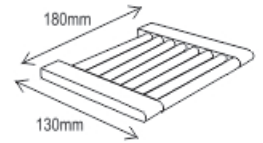

NBA - 9030 | Liquid Soap Dispenser

ELITE Collection - 9000

NBA - 9005
 Robe Hook Single

NBA - 9010
 Robe Hook Double

NBA - 9015
 Soap Holder Glass

ELITE Collection - 9000

NBA - 9016
 Soap Holder Glass

NBA - 9021
 Soap Rack Brass