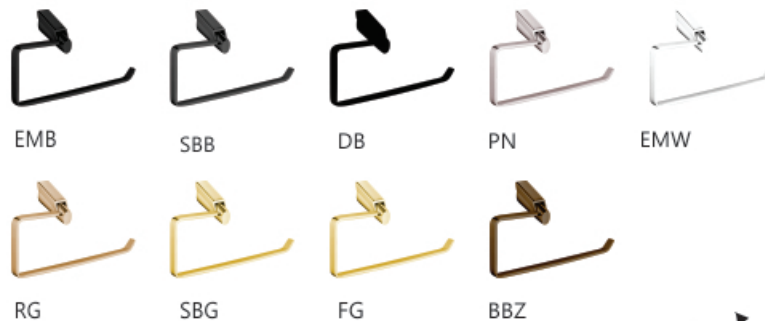

POLISHED NICKEL
 (PN)

EPOXY MATTE WHITE
 EMW

ROSE GOLD (RG)

SATIN BRUSHED GOLD
 (SBG)

BRUSHED BRONZE
 (BBZ)

NBA - 10030 | Liquid Soap Dispenser

MALAGA Collection-I 0000

NBA - 10005
 Robe Hook Single

NBA - 10025
 Tooth Brush Holder

NBA - 10010
 Robe Hook Double

MALAGA Collection-I 0000

NBA - 10015
 Soap Holder Glass

NBA - 10036
 Napkin / Paper Roll Holder

NBA - 10035
 Towel Ring

MALAGA Collection-I 0000

MALAGA Collection-I 0000

NBA - 10040
 Single Towel Bar 450mm

NBA - 10045
 Single Towel Bar 600mm

NBA - 10070
 Toilet Brush Holder

COUNTER TOP Collection-I | 1000

NBA - 11030-R | Liquid Soap Dispenser

COUNTER TOP Collection-I 1000