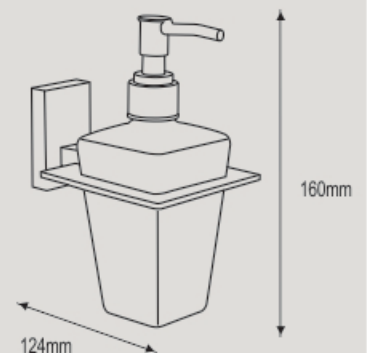

NEW CLASSIC, NEW STYLE

With new classical style, exquisite craft, bold and creative environmental protection material selection, it interpreted perfect and refined trendy products.

NBA - 14030
Liquid Soap Dispenser