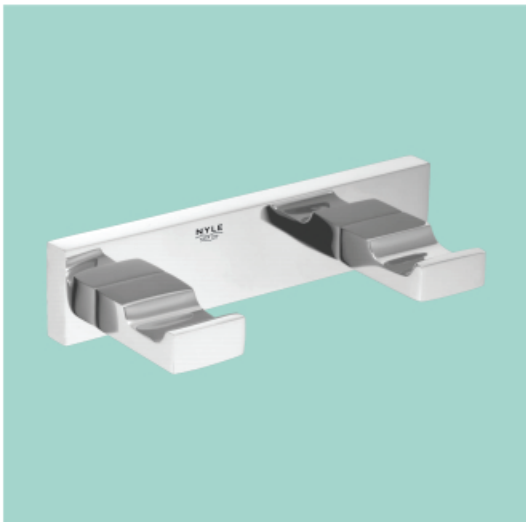

NBA - 9030 | Liquid Soap Dispenser

ELITE Collection - 9000

NBA - 9005
 Robe Hook Single

NBA - 9010
 Robe Hook Double

NBA - 9015
 Soap Holder Glass

ELITE Collection - 9000

NBA - 9016
 Soap Holder Glass

NBA - 9021
 Soap Rack Brass