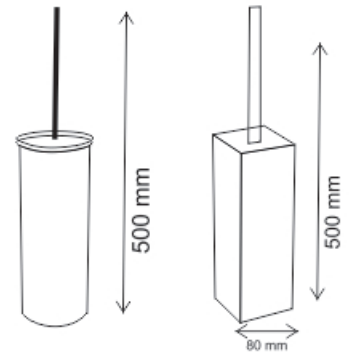

NBA - 9035
 Towel Ring/Napkin Holder

ELITE Collection - 9000

NBA - 9045
 Single Towel Bar 600mm

NBA - 9055
 Double Towel Bar 600mm

NBA - 9076
 Towel Rack with Hanger

ELITE Collection - 9000

ELITE Collection - 9000