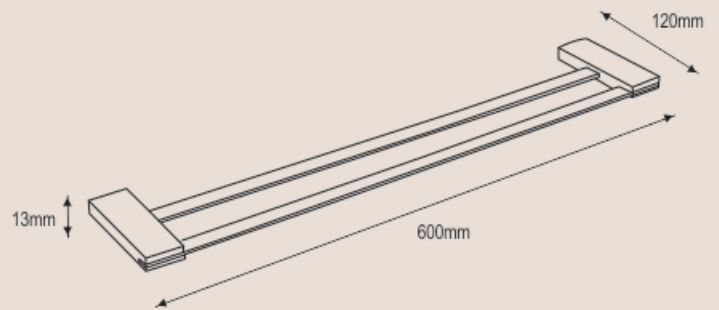

ZEST Collection - 25000

NBA - 25076
 Towel Rack with Hanger 600mm

NBA - 25040
 Single Towel Bar 450mm

NBA - 25045
 Single Towel Bar 600mm

ZEST Collection - 25000

NBA - 25050
 Double Towel Bar 450mm
NBA - 25055
 Double Towel Bar 600mm