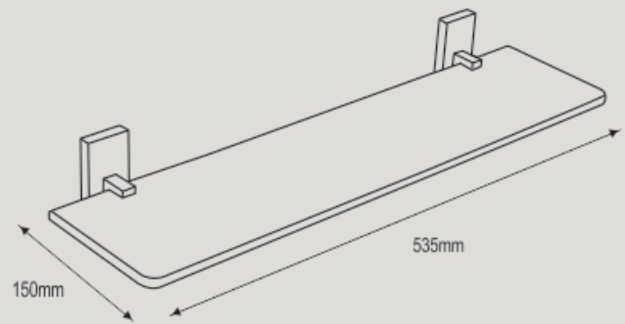

NBA - 14070
 Toilet Brush with Holder

NBA - 14035
 Towel Ring

RECTANGLE Collection - I4000

NBA - 14040
Single Towel Bar 450mm

NBA - 14045
Single Towel Bar 600mm

RECTANGLE Collection - I4000

NBA - 14080
Glass Shelf