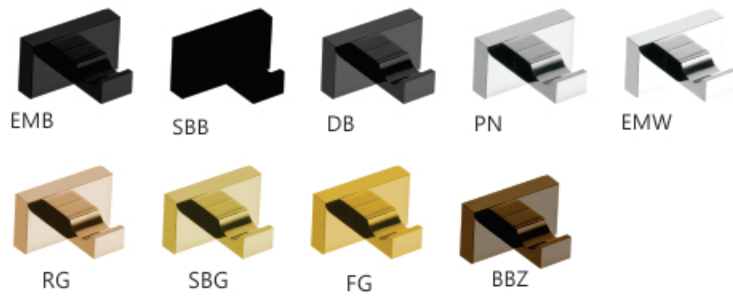

ROSE GOLD

DIAMOND BLACK

FRENCH GOLD & DIAMOND BLACK

DIAMOND BLACK & FRENCH GOLD

FRENCH GOLD

CHROME & FRENCH GOLD

ELITE Collection - 9000

EMB

SBB

DB

PN

SBG

EMW

FG

RG

BBZ

NBA - 9030 | Liquid Soap Dispenser

ELITE Collection - 9000

NBA - 9005
 Robe Hook Single

NBA - 9010
 Robe Hook Double

NBA - 9015
 Soap Holder Glass

ELITE Collection - 9000

NBA - 9016
 Soap Holder Glass

NBA - 9021
 Soap Rack Brass

NBA - 9025
 Tooth Brush Holder

ELITE Collection - 9000

EMB SBB DB PN EMW
 SBG FG RG BBZ

NBA - 9026
 Tooth Brush Holder

EMB SBB DB PN EMW
 SBG FG RG BBZ

NBA - 9031
 Liquid Soap Dispenser

EMB SBB DB PN EMW
 SBG FG RG BBG