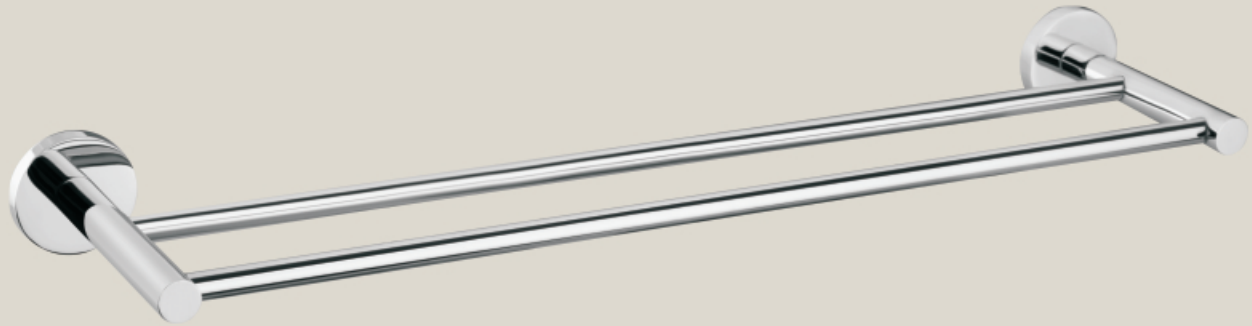

NEW STAR Collection - 24000

NBA - 24005
 Robe Hook Single

NBA - 24010
 Robe Hook Double

NBA - 24015
 Soap Holder Glass

NBA - 24035
 Towel Ring

NBA - 24065
 Toilet Roll Holder with Flap

NBA - 24060
 Toilet Roll Holder w/o Flap

NEW STAR Collection - 24000

NBA - 24076
 Towel Rack 600mm with Hanger

NBA - 24040
 Single Towel Bar 450mm

NBA - 24045
 Single Towel Bar 600mm

NEW STAR Collection - 24000

NBA - 24050
 Double Towel Bar 450mm

NBA - 24055
 Double Towel Bar 600mm

NBA - 24030
 Liquid Soap Dispenser

NBA - 24070
 Toilet Brush with Holder

ZEST

Collection - 25000

Finish **Chrome**

NBA-25035
Towel Ring

NYLE[®]
SINCE 2006
let your imagination fly

ZEST Collection - 25000

NBA - 25010
 Robe Hook Double

NBA - 25015
 Soap Holder Glass

NBA - 25025
 Tooth Brush Holder

NBA - 25030
 Liquid Soap Dispenser

NBA - 25060
 Toilet Roll Holder w/o Flap

NBA - 25065
 Toilet Roll Holder with Flap