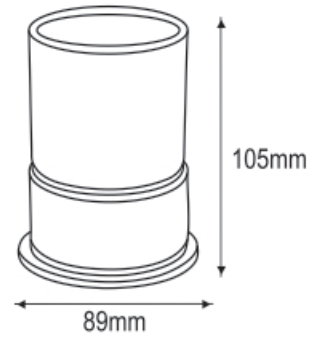

COUNTER TOP Collection-I I000

NBA - 11025-R
Tooth Brush Holder-Round