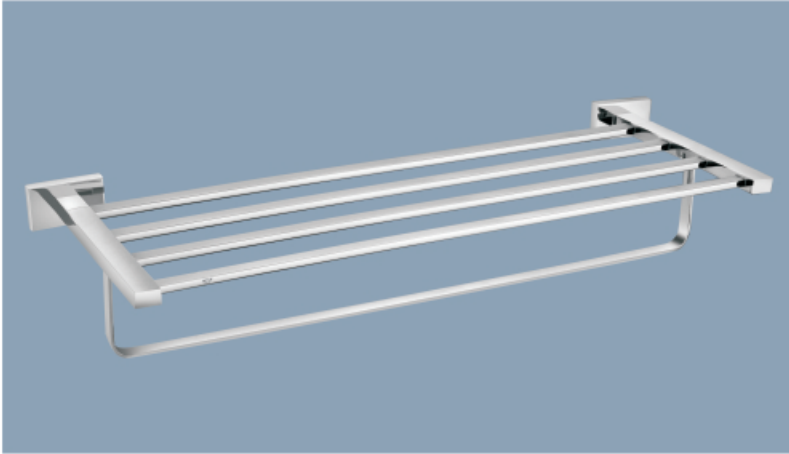

LOOK Collection-I2000

220mm

600 / 590mm

EMB

SBB

DB

PN

SBG

EMW

FG

RG

BBZ