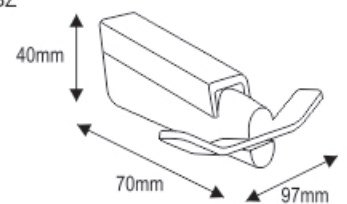

MALAGA Collection-I 0000