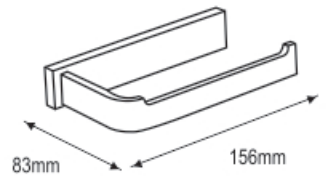

NBA - 9066
Paper Roll / Napkin Holder with
Mobile Shelf