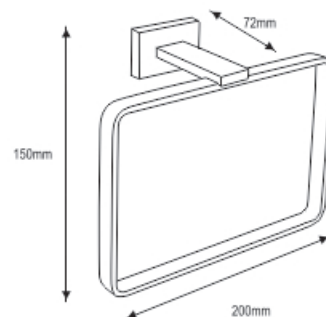

89mm

COUNTER TOP Collection-I I000

NBA - 11025-R
 Tooth Brush Holder-Round

NBA - 11026-S
 Tooth Brush Holder-Square

LOOK Collection-I 2000

NBA - 12035 | Towel Ring / Napkin Holder

LOOK Collection-I2000

NBA - 12005
 Robe Hook Single