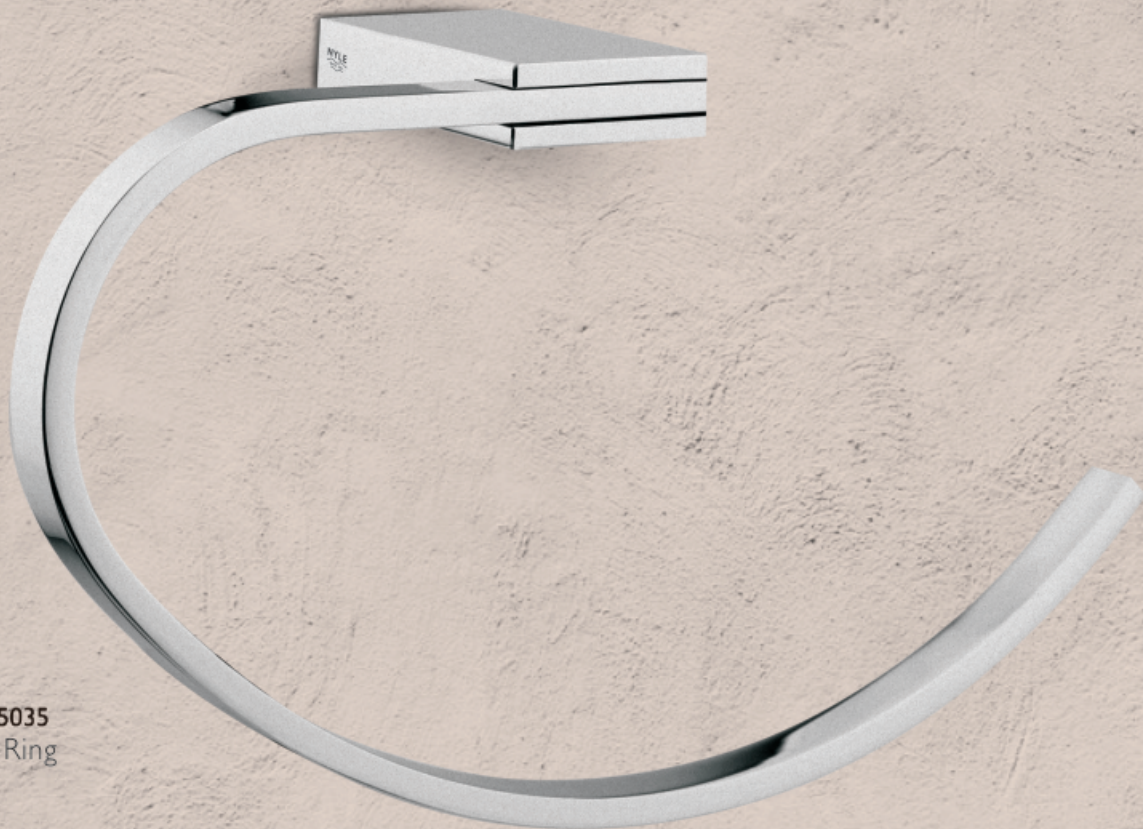

NBA - 24055
 Double Towel Bar 600mm

NBA - 24030
 Liquid Soap Dispenser

NBA - 24070
 Toilet Brush with Holder

ZEST

Collection - 25000

Finish **Chrome**

NBA-25035
Towel Ring

NYLE[®]
SINCE 2006
let your imagination fly

ZEST Collection - 25000

NBA - 25010
 Robe Hook Double

NBA - 25015
 Soap Holder Glass

NBA - 25025
 Tooth Brush Holder

NBA - 25030
 Liquid Soap Dispenser

NBA - 25060
 Toilet Roll Holder w/o Flap

NBA - 25065
 Toilet Roll Holder with Flap