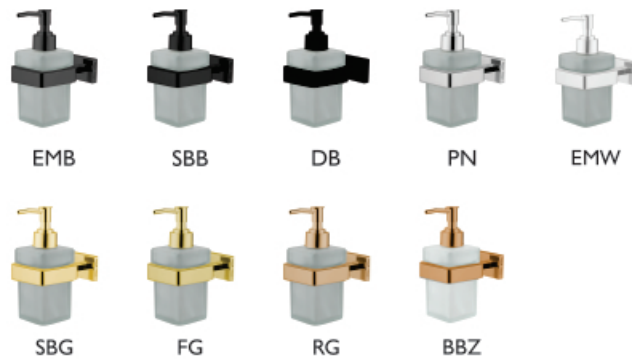

89mm

COUNTER TOP Collection-I I000

NBA - 11025-R
 Tooth Brush Holder-Round

NBA - 11026-S
 Tooth Brush Holder-Square

LOOK Collection-I 2000

NBA - 12035 | Towel Ring / Napkin Holder

LOOK Collection-I2000

NBA - 12005
 Robe Hook Single

NBA - 12010
 Robe Hook Double

NBA - 12015
 Soap Holder Glass

LOOK Collection-I2000

NBA - 12025
 Tooth Brush Holder

NBA - 12060
 Toilet Roll / Napkin Holder w/o Flap

NBA - 12030
 Liquid Soap Dispenser

LOOK Collection-I2000

NBA - 12080
 Glass Shelf

NBA - 12070
 Toilet Brush with Holder

LOOK Collection-I2000

220mm

600 / 590mm

NBA - 12076
 Towel Rack with Hanger

EMB

SBB