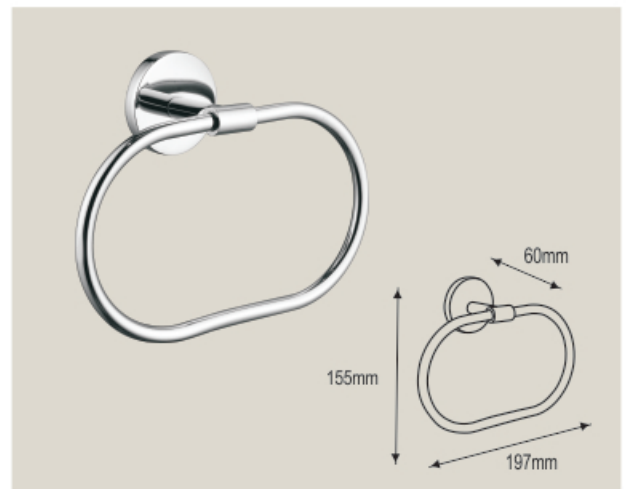

NBA - 22045
Single Tower Bar 600mm

NBA - 22010
Double Robe Hook

NEW STAR

Collection - 24000

Finish Chrome

NBA - 24025
Tooth Brush Holder

NYLE[®]
SINCE 2006

let your imagination fly

NEW STAR Collection - 24000

NBA - 24005
 Robe Hook Single

NBA - 24010
 Robe Hook Double

NBA - 24015
 Soap Holder Glass

NBA - 24035
 Towel Ring

NBA - 24065
 Toilet Roll Holder with Flap

NBA - 24060
 Toilet Roll Holder w/o Flap