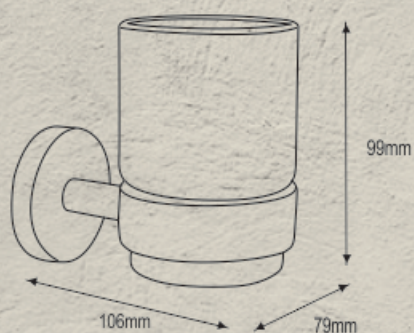

NBA - 22045
Single Tower Bar 600mm

NBA - 22010
Double Robe Hook

NEW STAR

Collection - 24000

Finish Chrome

NBA - 24025
Tooth Brush Holder

NYLE[®]
SINCE 2006

let your imagination fly