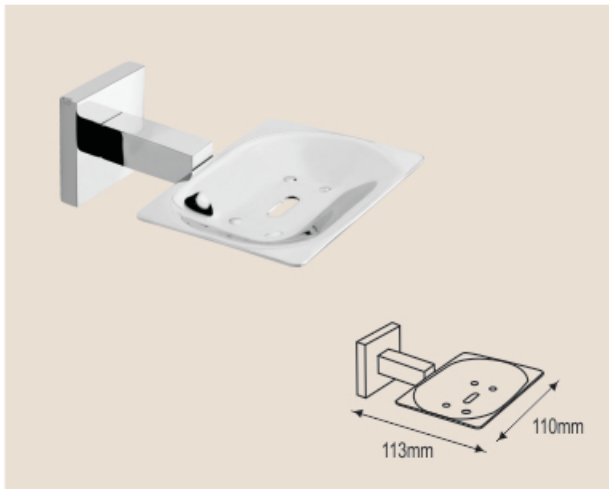

GEMINI

Collection - 22000

Finish Chrome

NBA - 22030
Liquid Soap Dispenser

NYLE[®]
SINCE 2006
let your imagination fly

GEMINI Collection - I 4000

NBA - 22005
 Single Robe Hook

NBA - 22015
 Soap Holder Glass