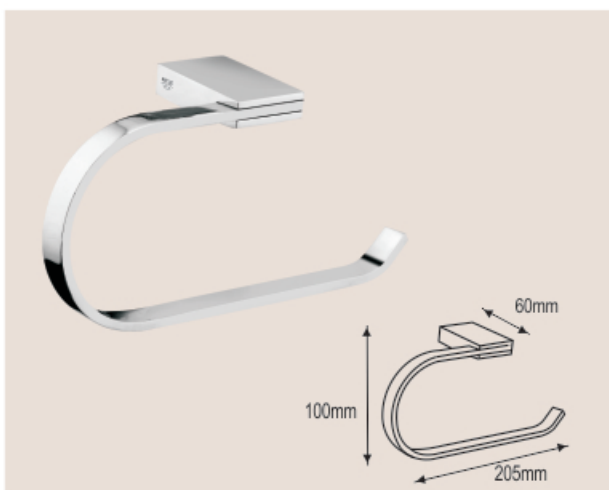

ZEST Collection - 25000

NBA - 25010
 Robe Hook Double

NBA - 25015
 Soap Holder Glass

NBA - 25025
 Tooth Brush Holder

NBA - 25030
 Liquid Soap Dispenser

NBA - 25060
 Toilet Roll Holder w/o Flap

NBA - 25065
 Toilet Roll Holder with Flap