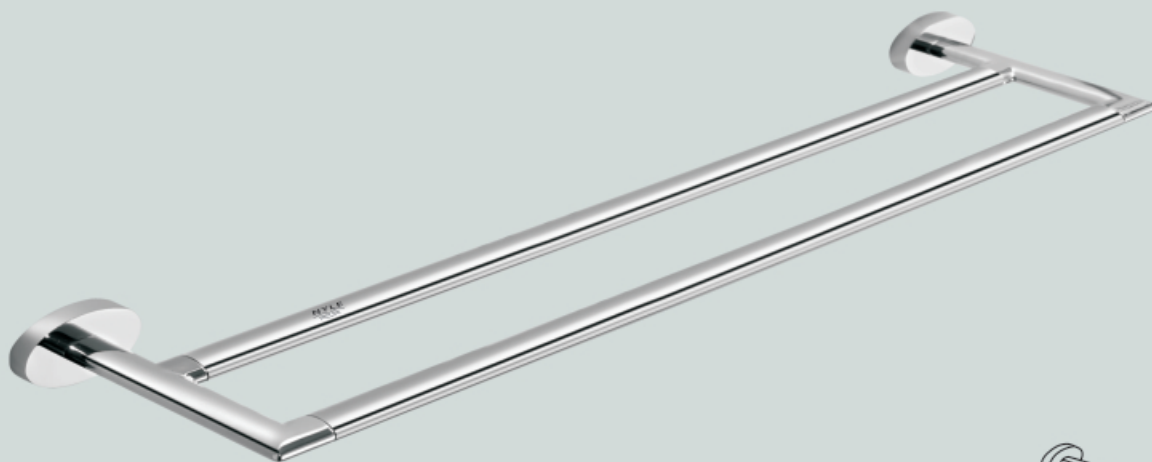

NBA - 19050
Double Towel Bar 450mm

NBA - 19055
Double Towel Bar 600mm