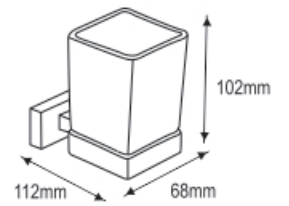

NBA - 12060
Toilet Roll / Napkin Holder w/o Flap