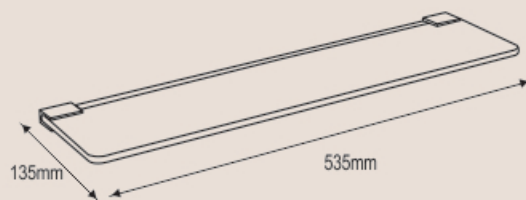

ZEST Collection - 25000

NBA - 25050
Double Towel Bar 450mm
NBA - 25055
Double Towel Bar 600mm

NBA - 25080
Glass Shelf