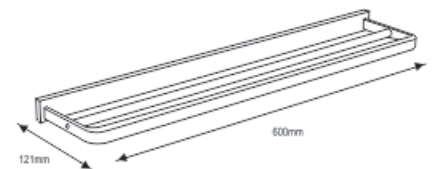

NBA - 9035
 Towel Ring/Napkin Holder

ELITE Collection - 9000

NBA - 9045
 Single Towel Bar 600mm

NBA - 9055
 Double Towel Bar 600mm

NBA - 9076
 Towel Rack with Hanger

ELITE Collection - 9000

ELITE Collection - 9000