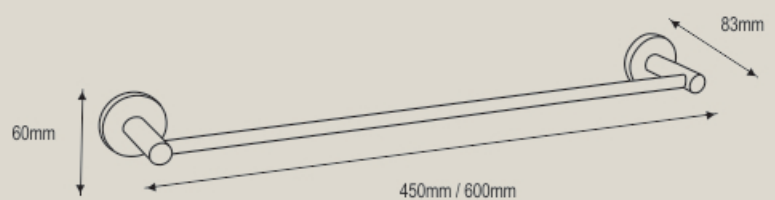

NBA - 24040
Single Towel Bar 450mm

NBA - 24045
Single Towel Bar 600mm