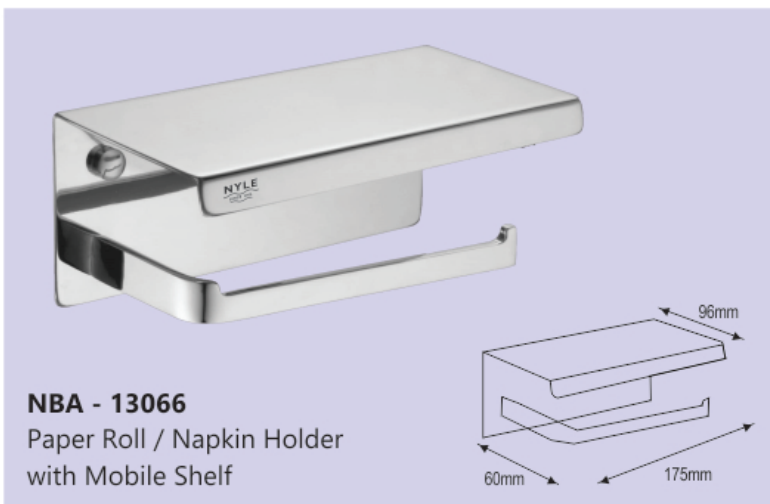

TIME Collection - I3000

NBA - 13050
 Double Towel Bar 450mm

NBA - 13055
 Double Towel Bar 600mm

NBA - 13040
 Single Towel Bar 450mm

NBA - 13045
 Single Towel Bar 600mm

TIME Collection - I3000

RECTANGLE

Collection - 14000