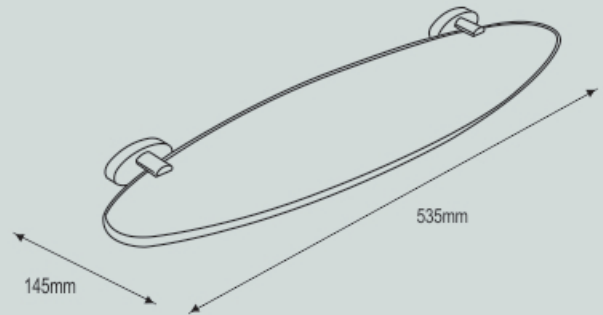

NBA - 19005
 Robe Hook Single

NBA - 19020
 Soap Holder Brass

NBA - 19035
 Towel Ring 300mm

NBA - 19060
 Toilet Roll Holder w/o Flap

NBA - 19030
 Liquid Soap Dispenser

NBA - 19040
 Single Towel Bar 450mm

NBA - 19045
 Single Towel Bar 600mm

OVAL Collection - 19000

NBA - 19076
 Towel Rack Hanger

NBA - 19050
 Double Towel Bar 450mm

NBA - 19055
 Double Towel Bar 600mm

OVAL Collection - 19000

NBA - 19080
Glass Shelf

The Unity of Art and Function

The harmony and unity of art and function, shows the liquidity and extension of bathroom space, makes the mutual infiltration between interior space and outdoor environment.