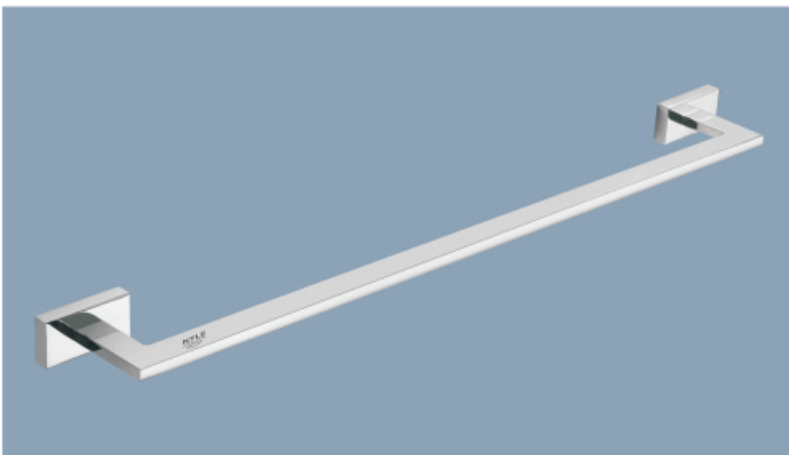

70mm

450/600mm