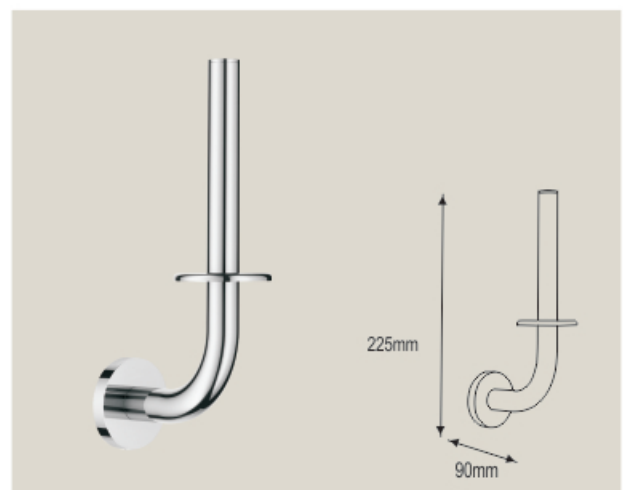

NBA - 22045
Single Tower Bar 600mm

NBA - 22010
Double Robe Hook

NEW STAR

Collection - 24000

Finish Chrome

NBA - 24025
Tooth Brush Holder

NYLE[®]
SINCE 2006

let your imagination fly

NEW STAR Collection - 24000

NBA - 24005
 Robe Hook Single

NBA - 24010
 Robe Hook Double

NBA - 24015
 Soap Holder Glass

NBA - 24035
 Towel Ring

NBA - 24065
 Toilet Roll Holder with Flap

NBA - 24060
 Toilet Roll Holder w/o Flap

NEW STAR Collection - 24000

NBA - 24076
 Towel Rack 600mm with Hanger

NBA - 24040
 Single Towel Bar 450mm

NBA - 24045
 Single Towel Bar 600mm

NEW STAR Collection - 24000

NBA - 24050
 Double Towel Bar 450mm