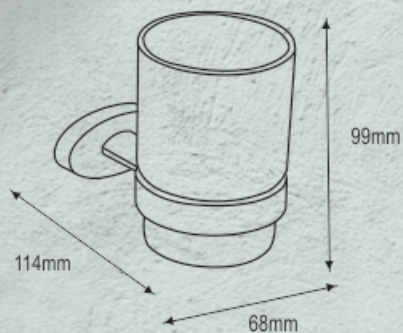

NYLE®
SINCE 2006

let your imagination fly