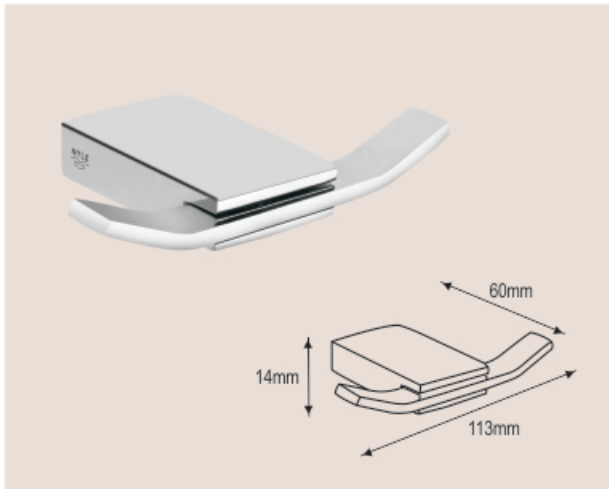

ZEST Collection - 25000

NBA - 25010
Robe Hook Double