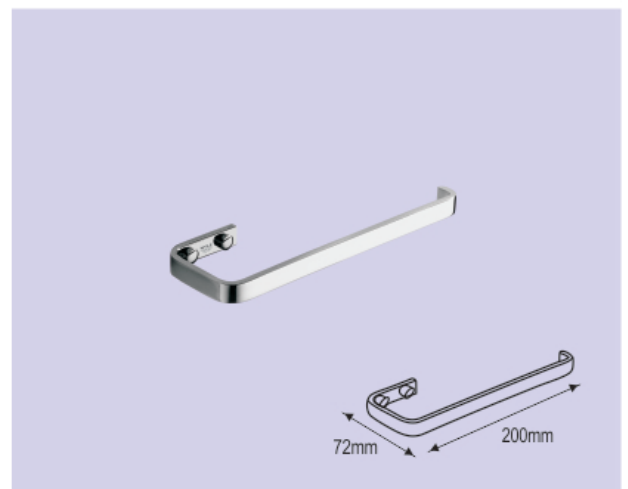

TIME Collection - I 3000

NBA - 13010
 Robe Hook Double

NBA - 13025
 Tooth Brush Holder

NBA - 13015
 Soap Holder Glass

NBA - 13060
 Toilet Roll Holder w/o Flap

NBA - 13035
 Towel Ring 300mm

NBA - 13065
 Toilet Roll Holder with Flap