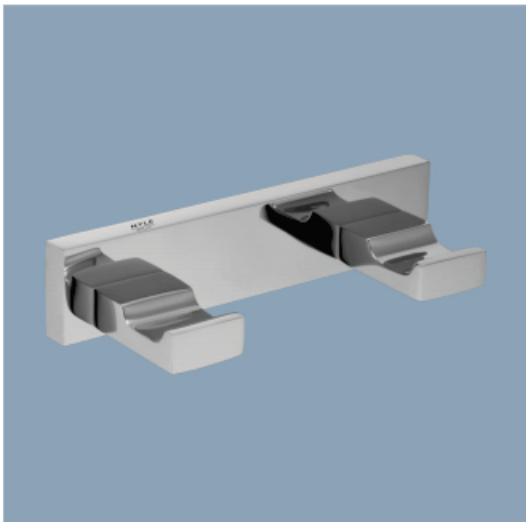

106mm

NBA - 11015-R
 Soap Holder-Round

63mm

106mm

NBA - 11016-S
 Soap Holder-Square

63mm

170mm

NBA - 11031-S
 Liquid Soap Dispenser-Square

89mm

COUNTER TOP Collection-I I000

NBA - 11025-R
 Tooth Brush Holder-Round

NBA - 11026-S
 Tooth Brush Holder-Square

LOOK Collection-I 2000

NBA - 12035 | Towel Ring / Napkin Holder

LOOK Collection-I2000

NBA - 12005
 Robe Hook Single

NBA - 12010
 Robe Hook Double

NBA - 12015
 Soap Holder Glass

LOOK Collection-I2000

NBA - 12025
 Tooth Brush Holder

NBA - 12060
 Toilet Roll / Napkin Holder w/o Flap

NBA - 12030
 Liquid Soap Dispenser

LOOK Collection-I2000