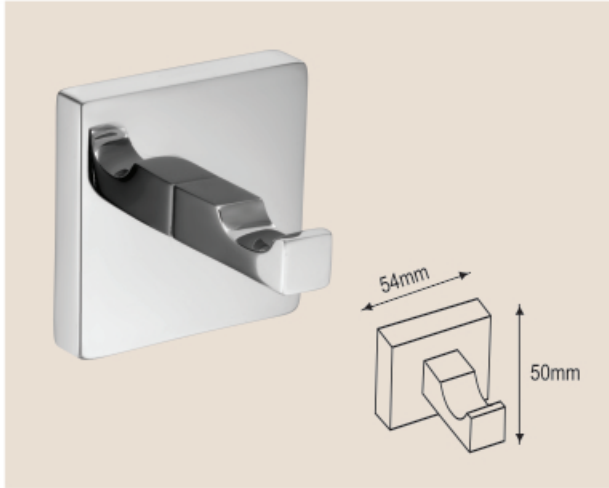

GEMINI

Collection - 22000

Finish Chrome

NBA - 22030
Liquid Soap Dispenser

NYLE[®]
SINCE 2006
let your imagination fly

GEMINI Collection - I 4000

NBA - 22005
 Single Robe Hook

NBA - 22015
 Soap Holder Glass