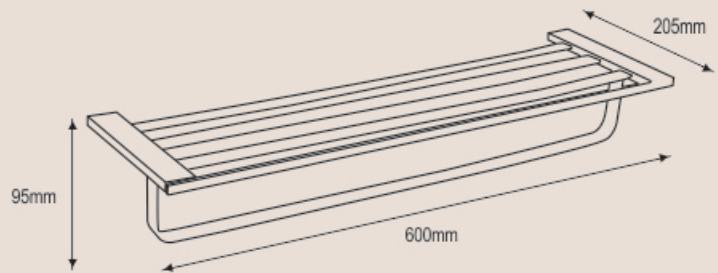

ZEST Collection - 25000

NBA - 25076
Towel Rack with Hanger 600mm