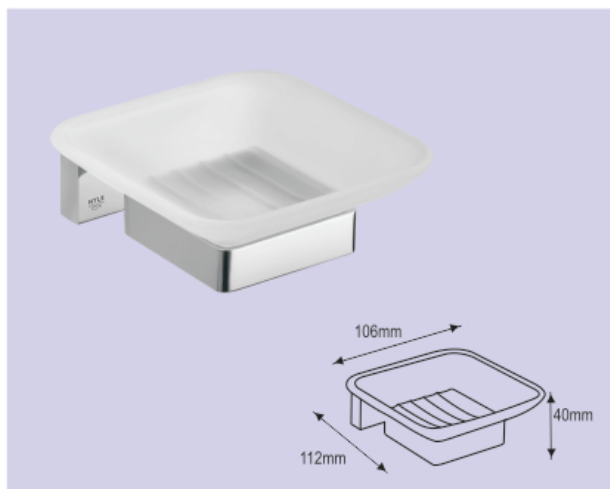

NBA - 13015
Soap Holder Glass