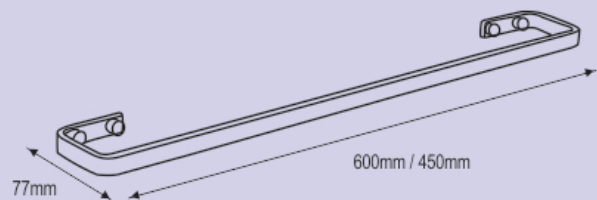

TIME Collection - I3000

NBA - 13050
 Double Towel Bar 450mm

NBA - 13055
 Double Towel Bar 600mm

NBA - 13040
 Single Towel Bar 450mm

NBA - 13045
 Single Towel Bar 600mm

TIME Collection - I3000

RECTANGLE

Collection - 14000