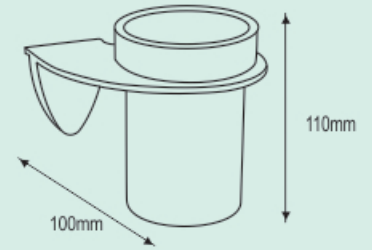

NBA - 15060
 Toilet Roll Holder w/o Flap

NBA - 15005
 Robe Hook Single

ORIGINAL Collection - I4000

NBA - 15025
 Tooth Brush Holder

NBA - 15080
 Glass Shelf Rectangular

NBA - 15081
 Glass Shelf Oval

ORIGINAL Collection - I4000