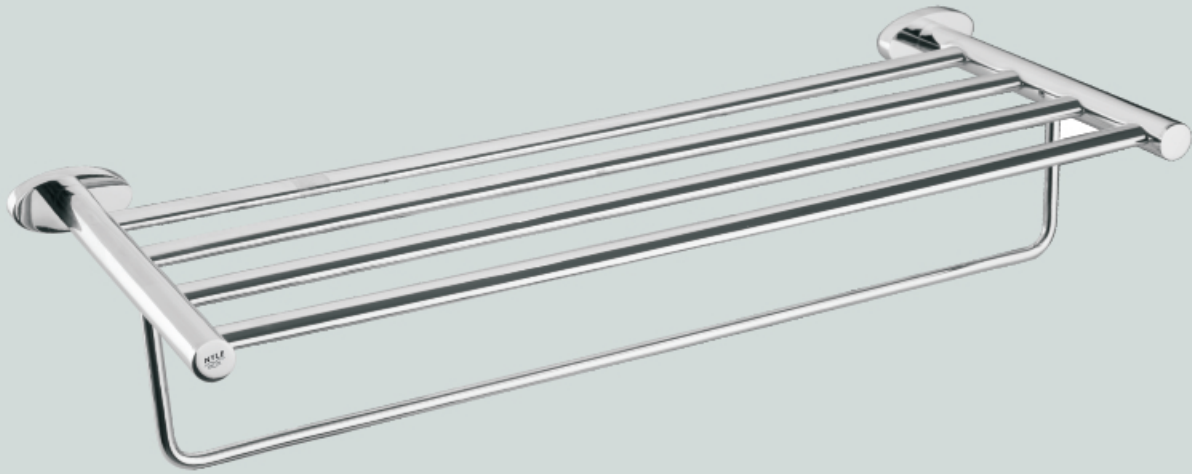

OVAL Collection - 19000

NBA - 19076
Towel Rack Hanger