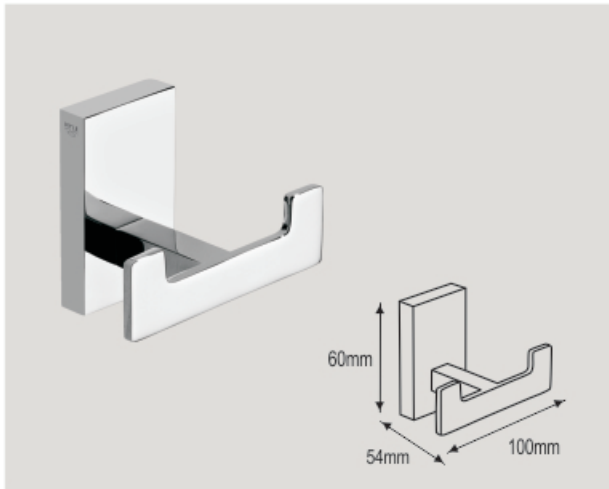

Finish **Chrome**

NBA - 14065
Toilet Roll Holder with Flap

NYLE[®]
SINCE 2006

let your imagination fly

RECTANGLE Collection - I4000

NBA - 14010
 Robe Hook Double

NBA - 14015
 Soap Holder Glass

NBA - 14025
 Tooth Brush Holder