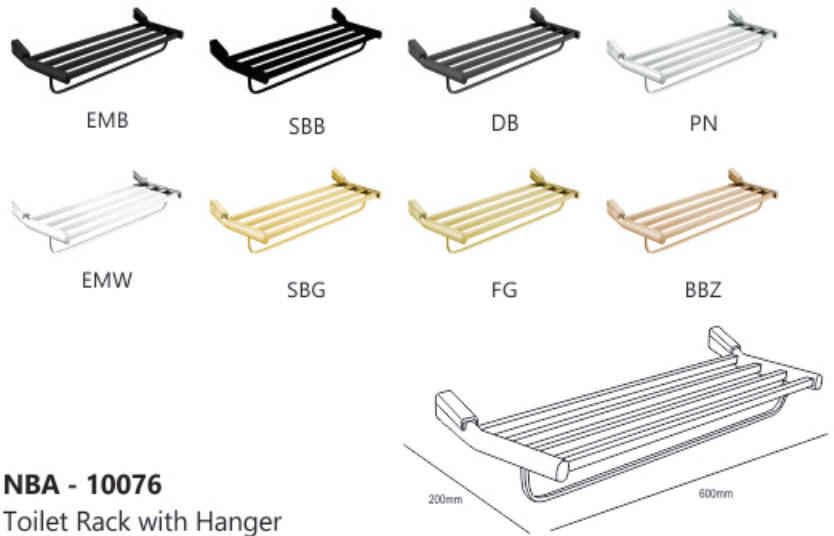

NBA - 10025
 Tooth Brush Holder

NBA - 10010
 Robe Hook Double

MALAGA Collection-I 0000

NBA - 10015
 Soap Holder Glass

NBA - 10036
 Napkin / Paper Roll Holder

NBA - 10035
 Towel Ring

MALAGA Collection-I 0000

MALAGA Collection-I 0000

NBA - 10040
 Single Towel Bar 450mm

NBA - 10045
 Single Towel Bar 600mm

NBA - 10070
 Toilet Brush Holder

COUNTER TOP Collection-I | 1000

NBA - 11030-R | Liquid Soap Dispenser

COUNTER TOP Collection-I 1000