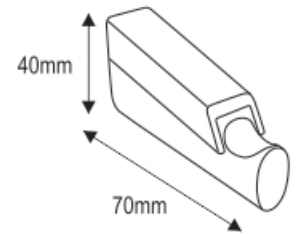

NBA - 10025
Tooth Brush Holder