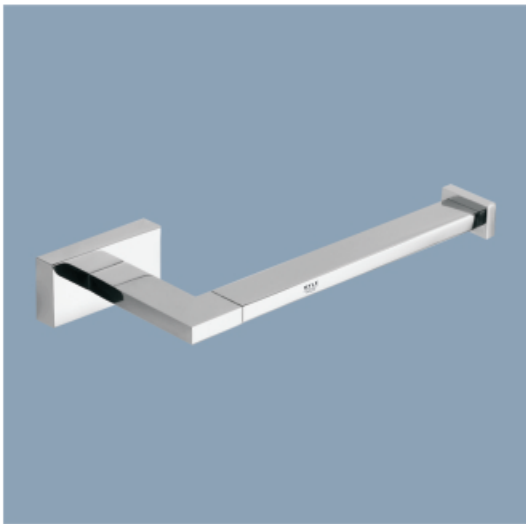

89mm

COUNTER TOP Collection-I I000

NBA - 11025-R
 Tooth Brush Holder-Round

NBA - 11026-S
 Tooth Brush Holder-Square

LOOK Collection-I 2000

NBA - 12035 | Towel Ring / Napkin Holder

LOOK Collection-I2000

NBA - 12005
 Robe Hook Single

NBA - 12010
 Robe Hook Double

NBA - 12015
 Soap Holder Glass

LOOK Collection-I2000

NBA - 12025
 Tooth Brush Holder

NBA - 12060
 Toilet Roll / Napkin Holder w/o Flap

NBA - 12030
 Liquid Soap Dispenser

LOOK Collection-I2000

NBA - 12080
 Glass Shelf

NBA - 12070
 Toilet Brush with Holder

LOOK Collection-I2000

220mm

600 / 590mm

NBA - 12076
 Towel Rack with Hanger

EMB

SBB