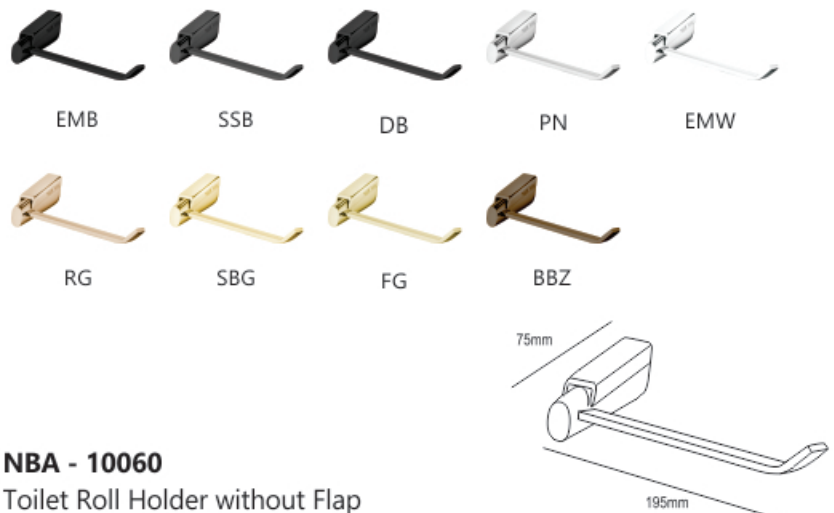

NBA - 10025
 Tooth Brush Holder

NBA - 10010
 Robe Hook Double

MALAGA Collection-I 0000

NBA - 10015
 Soap Holder Glass

NBA - 10036
 Napkin / Paper Roll Holder

NBA - 10035
 Towel Ring

MALAGA Collection-I 0000

MALAGA Collection-I 0000

NBA - 10040
 Single Towel Bar 450mm

NBA - 10045
 Single Towel Bar 600mm

NBA - 10070
 Toilet Brush Holder

COUNTER TOP Collection-I | 1000

NBA - 11030-R | Liquid Soap Dispenser

COUNTER TOP Collection-I 1000