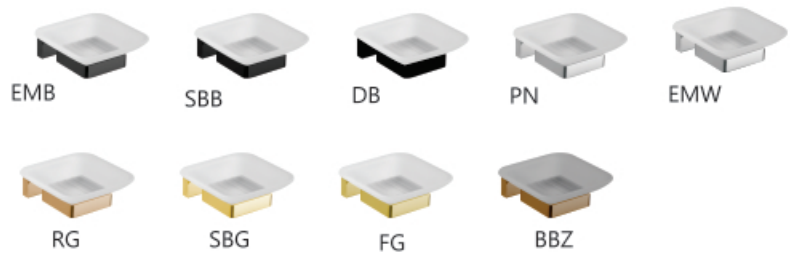

NBA - 12015
Soap Holder Glass