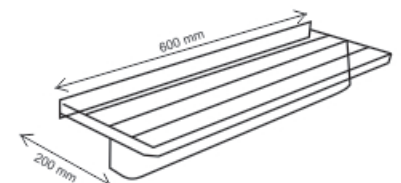

NBA - 9035
 Towel Ring/Napkin Holder

ELITE Collection - 9000

NBA - 9045
 Single Towel Bar 600mm

NBA - 9055
 Double Towel Bar 600mm

NBA - 9076
 Towel Rack with Hanger

ELITE Collection - 9000

ELITE Collection - 9000