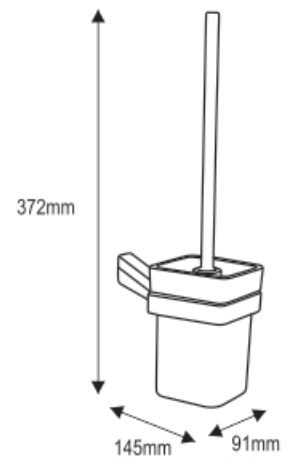

MALAGA Collection-I 0000

NBA - 10040
 Single Towel Bar 450mm

NBA - 10045
 Single Towel Bar 600mm

NBA - 10070
 Toilet Brush Holder

COUNTER TOP Collection-I | 1000

NBA - 11030-R | Liquid Soap Dispenser

COUNTER TOP Collection-I 1000

106mm

NBA - 11015-R
 Soap Holder-Round

63mm

106mm

NBA - 11016-S
 Soap Holder-Square

63mm

170mm

NBA - 11031-S
 Liquid Soap Dispenser-Square