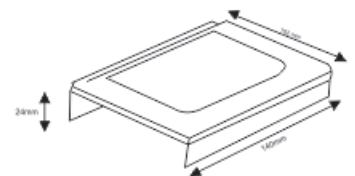

NBA - 9030 | Liquid Soap Dispenser

ELITE Collection - 9000

NBA - 9005
 Robe Hook Single

NBA - 9010
 Robe Hook Double

NBA - 9015
 Soap Holder Glass

ELITE Collection - 9000

NBA - 9016
 Soap Holder Glass

NBA - 9021
 Soap Rack Brass