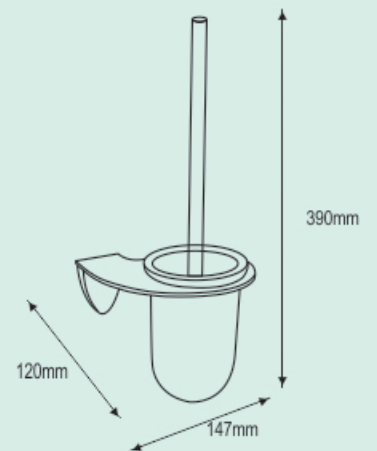

ORIGINAL Collection - I4000

NBA - 15045
Single Towel Bar 600mm

Sense of Elegant Times

It is elegant and rich of sense of times, showing the concept of original design. Style and taste of very forward-looking, make you experience new feeling of peculiar bathroom. Under the enjoyable space, you can feel the warmth.