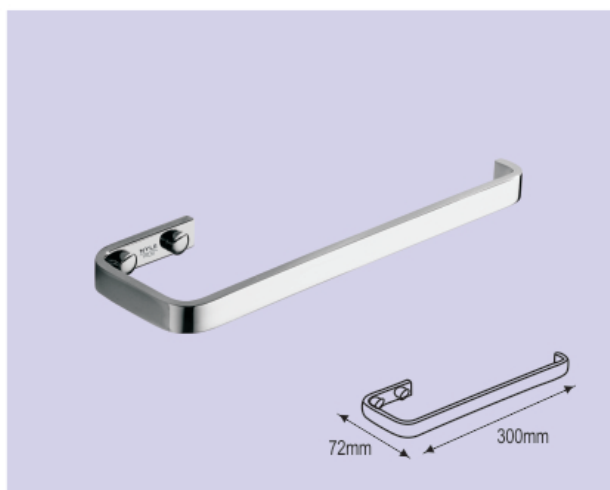

TIME Collection - I 3000

NBA - 13010
 Robe Hook Double

NBA - 13025
 Tooth Brush Holder

NBA - 13015
 Soap Holder Glass

NBA - 13060
 Toilet Roll Holder w/o Flap

NBA - 13035
 Towel Ring 300mm

NBA - 13065
 Toilet Roll Holder with Flap