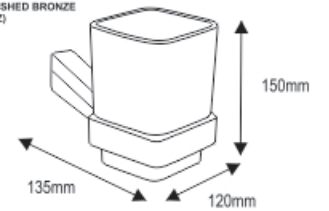

NBA - 10010
Robe Hook Double