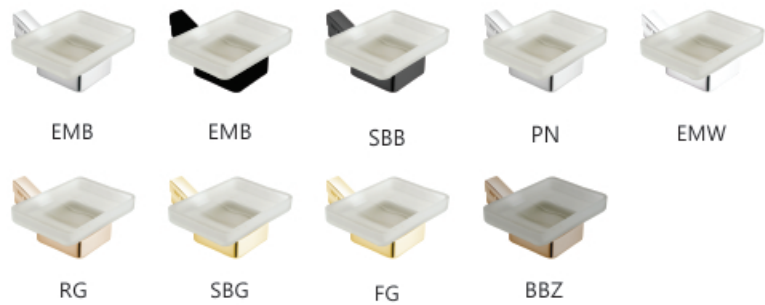

POLISHED NICKEL
 (PN)

EPOXY MATTE WHITE
 EMW

ROSE GOLD (RG)

SATIN BRUSHED GOLD
 (SBG)

BRUSHED BRONZE
 (BBZ)

NBA - 10030 | Liquid Soap Dispenser

MALAGA Collection-I 0000

NBA - 10005
 Robe Hook Single

NBA - 10025
 Tooth Brush Holder

NBA - 10010
 Robe Hook Double

MALAGA Collection-I 0000

NBA - 10015
 Soap Holder Glass

NBA - 10036
 Napkin / Paper Roll Holder

NBA - 10035
 Towel Ring

MALAGA Collection-I 0000