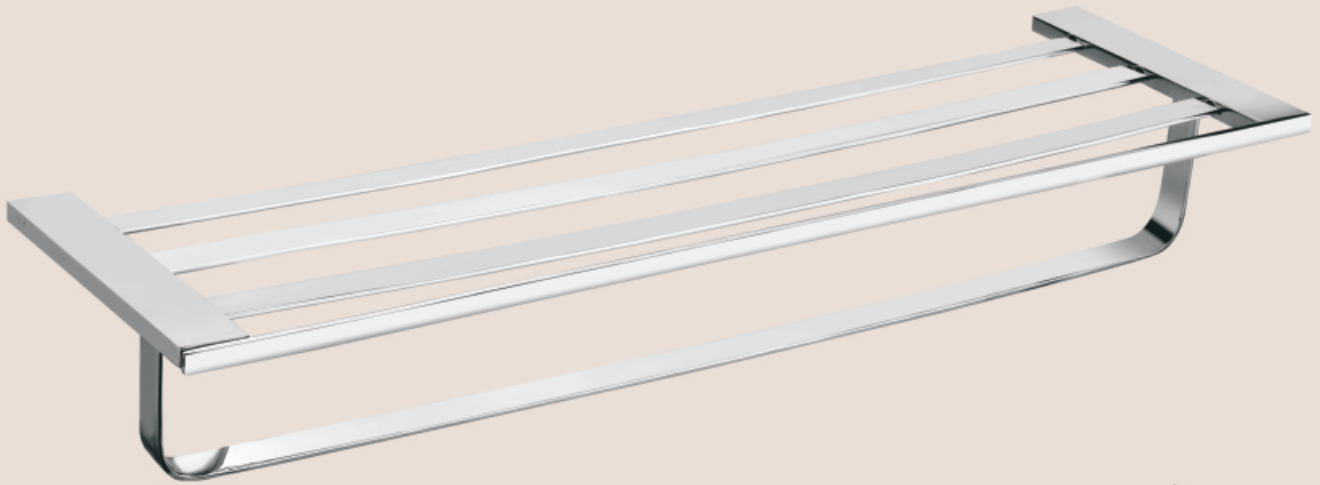

ZEST Collection - 25000

NBA - 25010
 Robe Hook Double

NBA - 25015
 Soap Holder Glass

NBA - 25025
 Tooth Brush Holder

NBA - 25030
 Liquid Soap Dispenser

NBA - 25060
 Toilet Roll Holder w/o Flap

NBA - 25065
 Toilet Roll Holder with Flap

ZEST Collection - 25000

NBA - 25076
 Towel Rack with Hanger 600mm

NBA - 25040
 Single Towel Bar 450mm

NBA - 25045
 Single Towel Bar 600mm

ZEST Collection - 25000

NBA - 25050
 Double Towel Bar 450mm
NBA - 25055
 Double Towel Bar 600mm