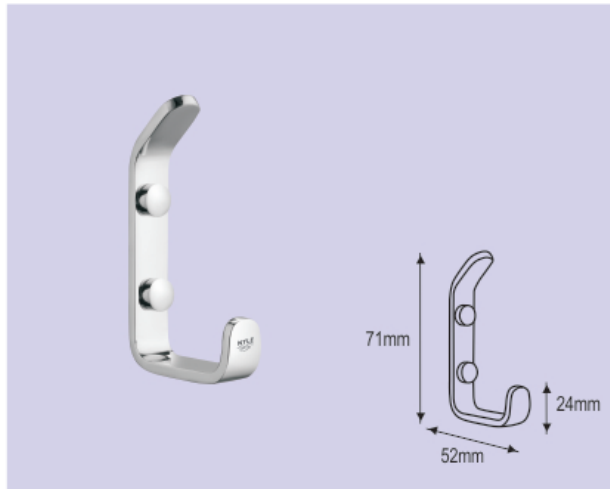

450/600mm

NBA - 12040
 Single Towel Bar 450mm

NBA - 12045
 Single Towel Bar 600mm

TIME

Collection - I3000

Finish Chrome

NBA - 13030
Liquid Soap Dispenser

NYLE[®]
SINCE 2006
let your imagination fly

TIME Collection - I 3000

NBA - 13010
 Robe Hook Double

NBA - 13025
 Tooth Brush Holder

NBA - 13015
 Soap Holder Glass

NBA - 13060
 Toilet Roll Holder w/o Flap

NBA - 13035
 Towel Ring 300mm

NBA - 13065
 Toilet Roll Holder with Flap