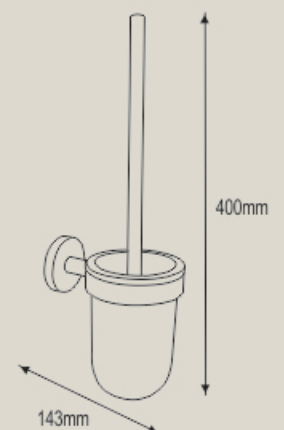

NEW STAR Collection - 24000

NBA - 24005
 Robe Hook Single

NBA - 24010
 Robe Hook Double

NBA - 24015
 Soap Holder Glass

NBA - 24035
 Towel Ring

NBA - 24065
 Toilet Roll Holder with Flap

NBA - 24060
 Toilet Roll Holder w/o Flap

NEW STAR Collection - 24000

NBA - 24076
 Towel Rack 600mm with Hanger

NBA - 24040
 Single Towel Bar 450mm

NBA - 24045
 Single Towel Bar 600mm

NEW STAR Collection - 24000

NBA - 24050
 Double Towel Bar 450mm

NBA - 24055
 Double Towel Bar 600mm

NBA - 24030
 Liquid Soap Dispenser

NBA - 24070
 Toilet Brush with Holder

ZEST

Collection - 25000

Finish **Chrome**

NBA-25035
Towel Ring

NYLE[®]
SINCE 2006
let your imagination fly