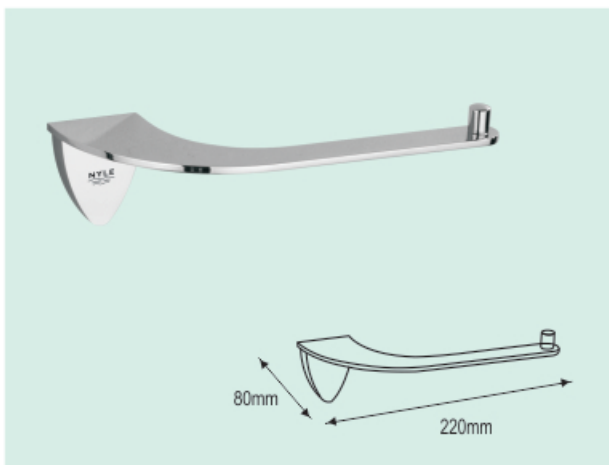

ORIGINAL

Collection - 15000

Finish Chrome

NBA - 15030
Liquid Soap Dispenser

NYLE[®]
SINCE 2006
let your imagination fly

ORIGINAL Collection - I4000

NBA - 15015
 Soap Holder Glass

NBA - 15035
 Towel Ring 320mm