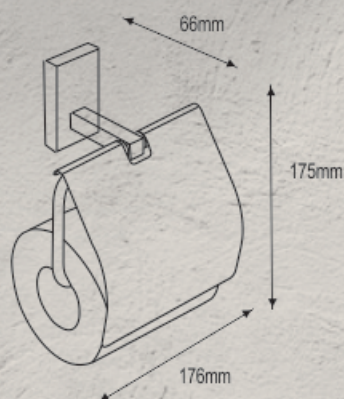

NYLE®
SINCE 2006

let your imagination fly