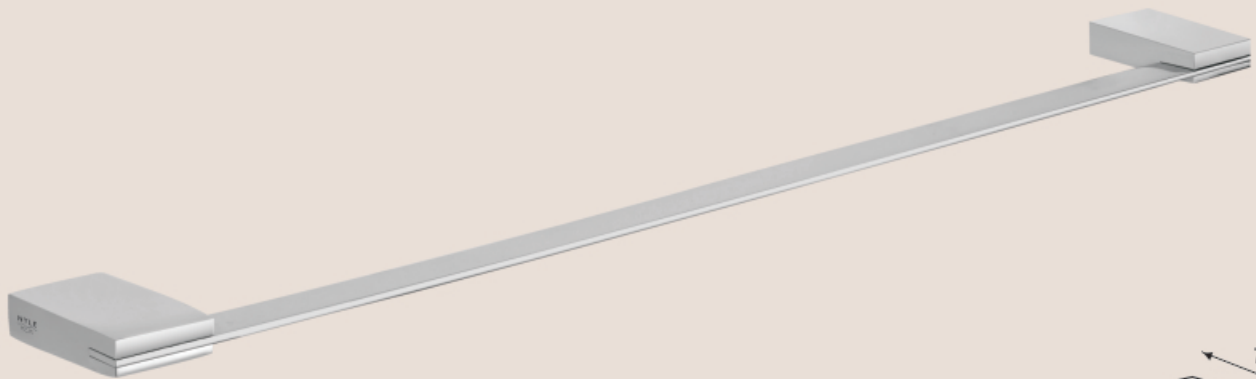

ZEST Collection - 25000

NBA - 25010
 Robe Hook Double

NBA - 25015
 Soap Holder Glass

NBA - 25025
 Tooth Brush Holder

NBA - 25030
 Liquid Soap Dispenser

NBA - 25060
 Toilet Roll Holder w/o Flap

NBA - 25065
 Toilet Roll Holder with Flap

ZEST Collection - 25000

NBA - 25076
 Towel Rack with Hanger 600mm

NBA - 25040
 Single Towel Bar 450mm

NBA - 25045
 Single Towel Bar 600mm

ZEST Collection - 25000

NBA - 25050
 Double Towel Bar 450mm
NBA - 25055
 Double Towel Bar 600mm