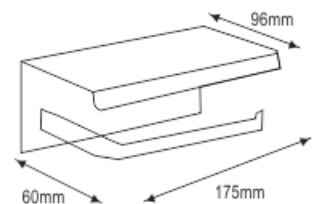

ELITE Collection - 9000