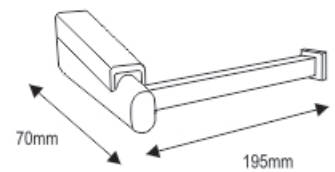

NBA - 10035
Towel Ring