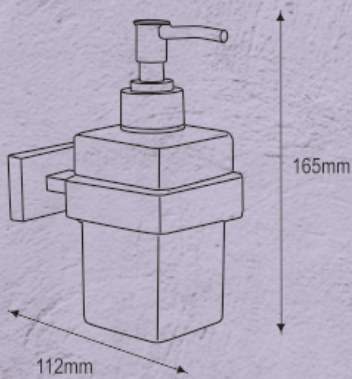

450/600mm

NBA - 12040
 Single Towel Bar 450mm

NBA - 12045
 Single Towel Bar 600mm

TIME

Collection - I3000

Finish Chrome

NBA - 13030
Liquid Soap Dispenser

NYLE[®]
SINCE 2006
let your imagination fly