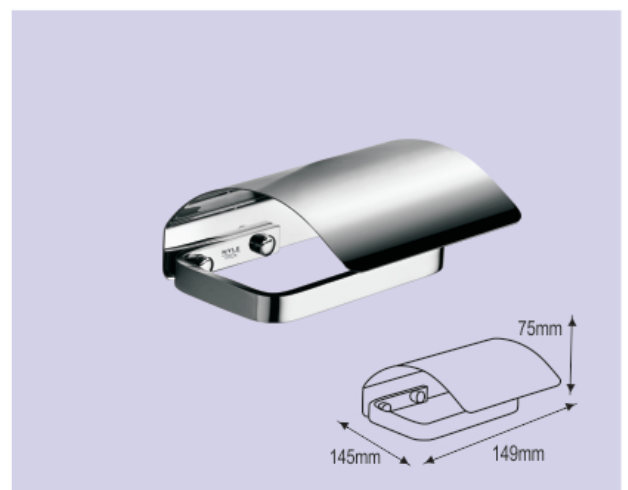

TIME Collection - I 3000

NBA - 13010
 Robe Hook Double

NBA - 13025
 Tooth Brush Holder

NBA - 13015
 Soap Holder Glass

NBA - 13060
 Toilet Roll Holder w/o Flap

NBA - 13035
 Towel Ring 300mm

NBA - 13065
 Toilet Roll Holder with Flap