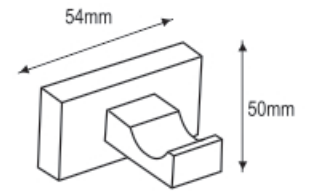

89mm

COUNTER TOP Collection-I I000

NBA - 11025-R
 Tooth Brush Holder-Round

NBA - 11026-S
 Tooth Brush Holder-Square

LOOK Collection-I 2000

NBA - 12035 | Towel Ring / Napkin Holder

LOOK Collection-I2000

NBA - 12005
 Robe Hook Single