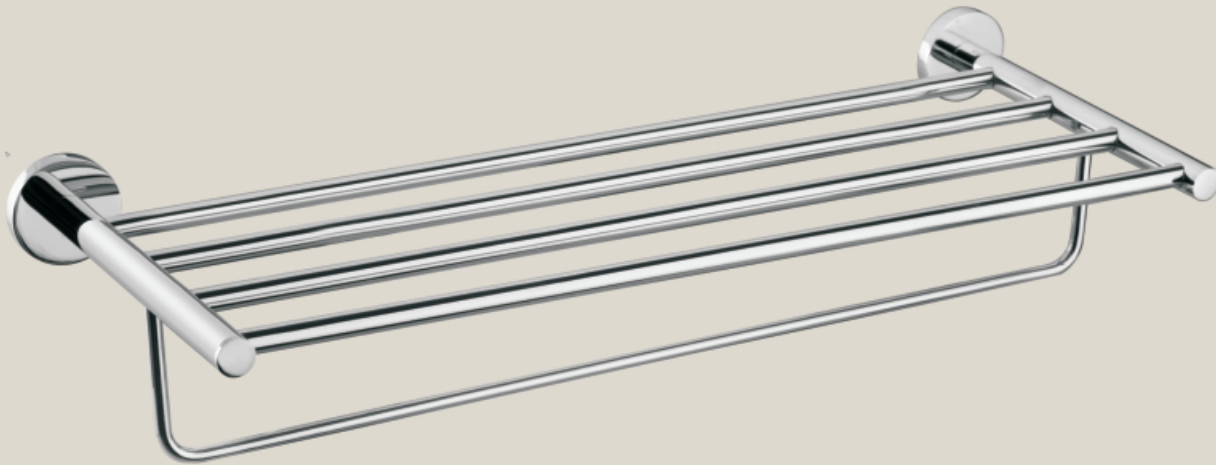

NBA - 22045
Single Tower Bar 600mm

NBA - 22010
Double Robe Hook

NEW STAR

Collection - 24000

Finish Chrome

NBA - 24025
Tooth Brush Holder

NYLE[®]
SINCE 2006

let your imagination fly

NEW STAR Collection - 24000

NBA - 24005
 Robe Hook Single

NBA - 24010
 Robe Hook Double

NBA - 24015
 Soap Holder Glass

NBA - 24035
 Towel Ring

NBA - 24065
 Toilet Roll Holder with Flap

NBA - 24060
 Toilet Roll Holder w/o Flap

NEW STAR Collection - 24000

NBA - 24076
 Towel Rack 600mm with Hanger

NBA - 24040
 Single Towel Bar 450mm

NBA - 24045
 Single Towel Bar 600mm

NEW STAR Collection - 24000

NBA - 24050
 Double Towel Bar 450mm