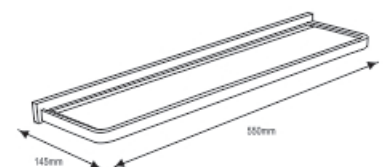

NBA - 9035
 Towel Ring/Napkin Holder

ELITE Collection - 9000

NBA - 9045
 Single Towel Bar 600mm

NBA - 9055
 Double Towel Bar 600mm

NBA - 9076
 Towel Rack with Hanger

ELITE Collection - 9000

ELITE Collection - 9000