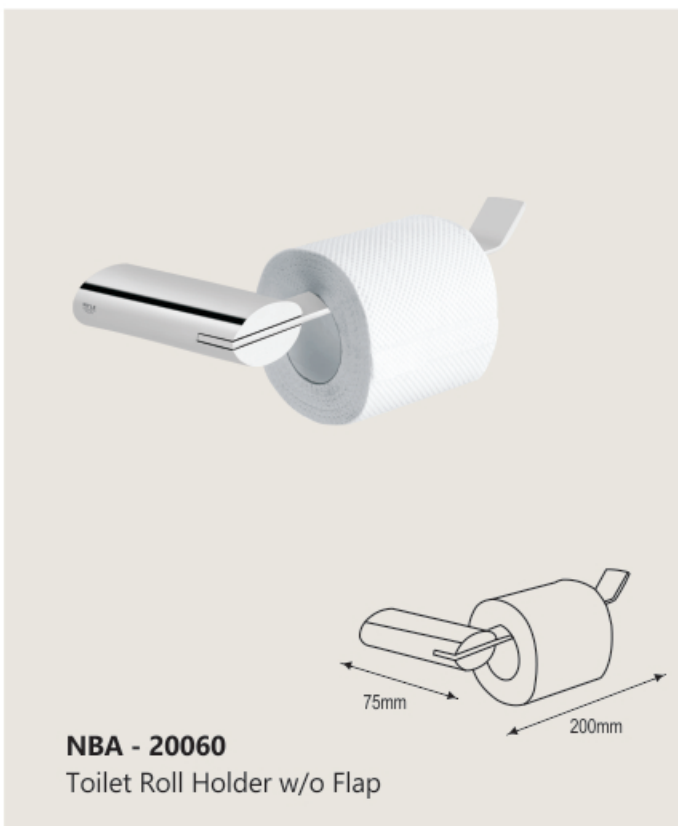

NBA - 20010
 Robe Hook Double

NBA - 20020
 Soap Holder Brass

NBA - 20035
 Towel Ring

NBA - 20025
 Tooth Brush Holder Glass

SUNNY Collection - 20000

NBA - 20040
 Single Towel Bar 450mm

NBA - 20045
 Single Towel Bar 600mm