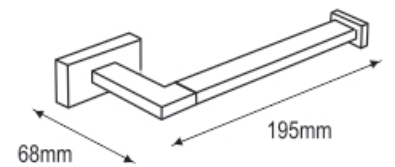

NBA - 12060
Toilet Roll / Napkin Holder w/o Flap