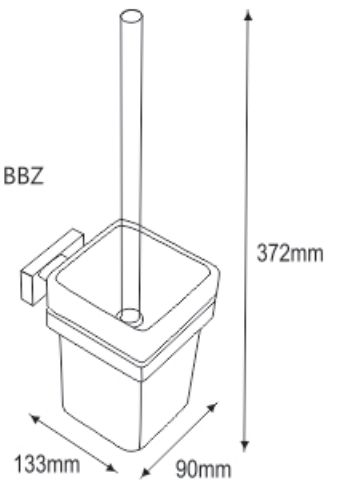

106mm

NBA - 11015-R
 Soap Holder-Round

63mm

106mm

NBA - 11016-S
 Soap Holder-Square

63mm

170mm

NBA - 11031-S
 Liquid Soap Dispenser-Square

89mm

COUNTER TOP Collection-I I000

NBA - 11025-R
 Tooth Brush Holder-Round

NBA - 11026-S
 Tooth Brush Holder-Square

LOOK Collection-I 2000

NBA - 12035 | Towel Ring / Napkin Holder

LOOK Collection-I2000

NBA - 12005
 Robe Hook Single

NBA - 12010
 Robe Hook Double

NBA - 12015
 Soap Holder Glass

LOOK Collection-I2000

NBA - 12025
 Tooth Brush Holder

NBA - 12060
 Toilet Roll / Napkin Holder w/o Flap

NBA - 12030
 Liquid Soap Dispenser

LOOK Collection-I2000

NBA - 12080
 Glass Shelf

NBA - 12070
 Toilet Brush with Holder

LOOK Collection-I2000

220mm

600 / 590mm

NBA - 12076
 Towel Rack with Hanger

EMB

SBB