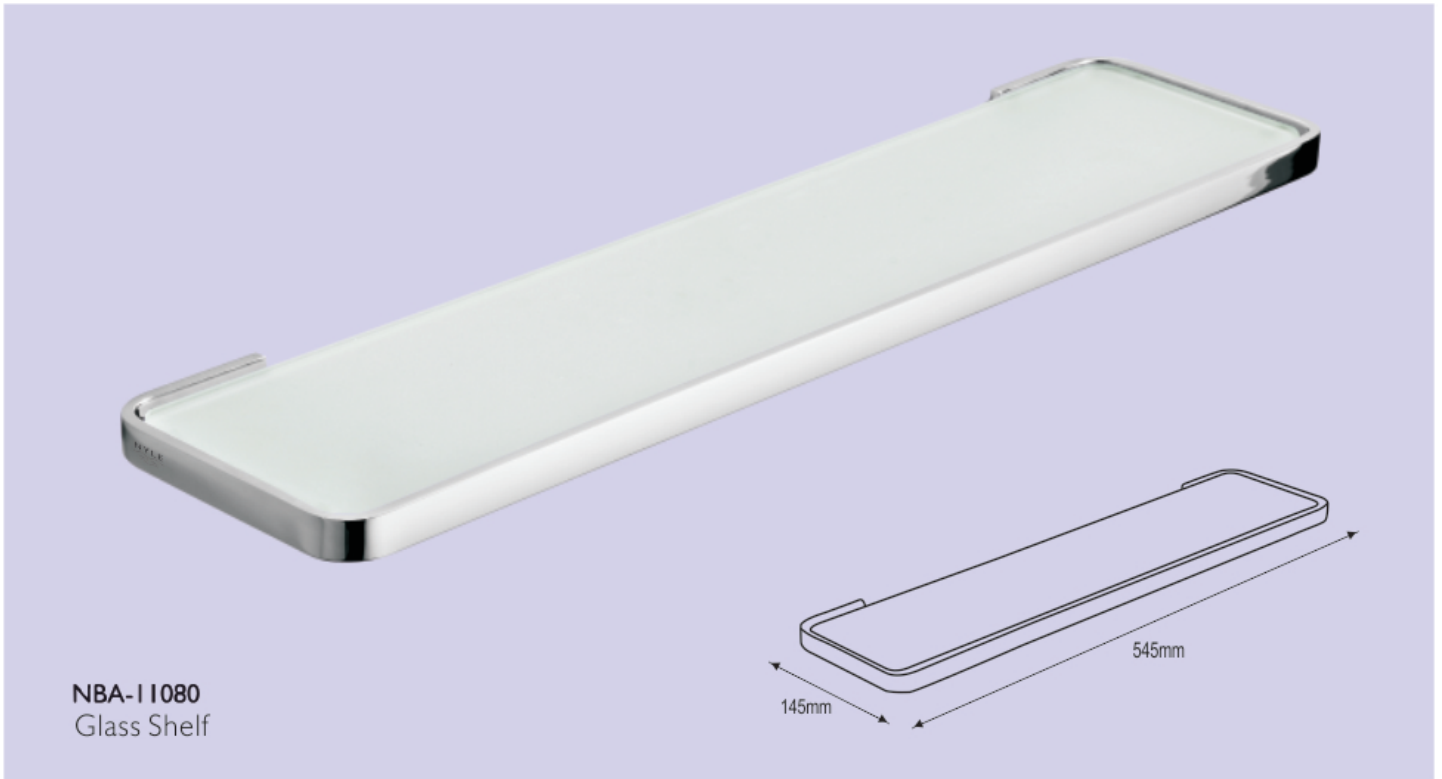

TIME Collection - I3000

NBA - 13050
 Double Towel Bar 450mm

NBA - 13055
 Double Towel Bar 600mm

NBA - 13040
 Single Towel Bar 450mm

NBA - 13045
 Single Towel Bar 600mm

TIME Collection - I3000

RECTANGLE

Collection - 14000