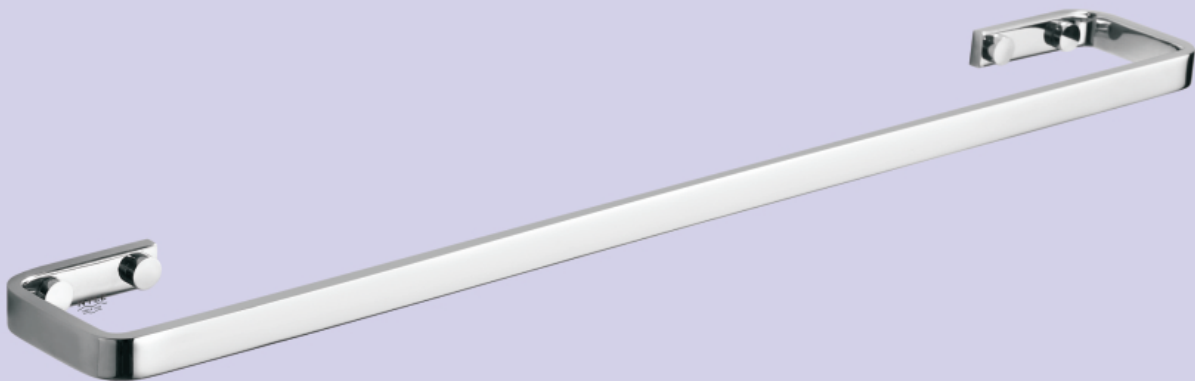

NBA - 13040
Single Towel Bar 450mm

NBA - 13045
Single Towel Bar 600mm