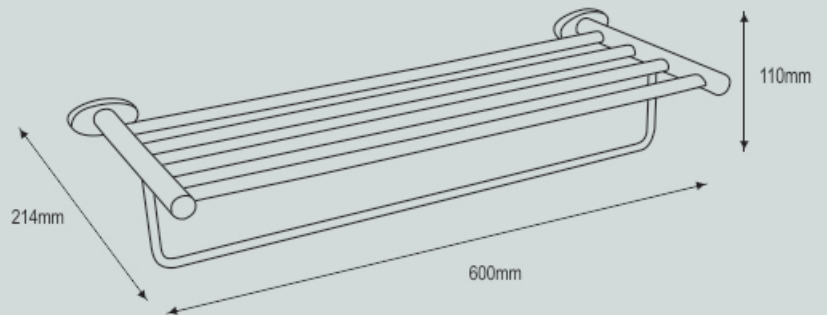

OVAL Collection - 19000

NBA - 19076
Towel Rack Hanger