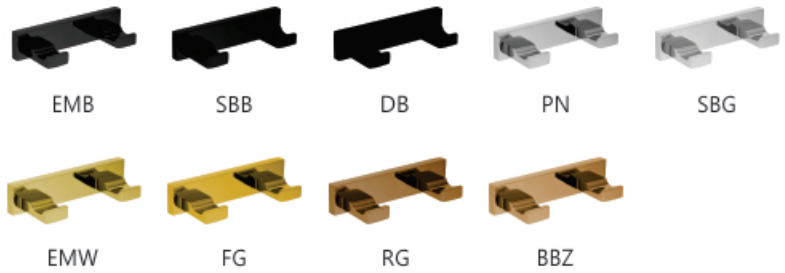

106mm

NBA - 11015-R
 Soap Holder-Round

63mm

106mm

NBA - 11016-S
 Soap Holder-Square

63mm

170mm

NBA - 11031-S
 Liquid Soap Dispenser-Square

89mm

COUNTER TOP Collection-I I000

NBA - 11025-R
 Tooth Brush Holder-Round

NBA - 11026-S
 Tooth Brush Holder-Square

LOOK Collection-I 2000

NBA - 12035 | Towel Ring / Napkin Holder

LOOK Collection-I2000

NBA - 12005
 Robe Hook Single

NBA - 12010
 Robe Hook Double

NBA - 12015
 Soap Holder Glass

LOOK Collection-I2000

NBA - 12025
 Tooth Brush Holder

NBA - 12060
 Toilet Roll / Napkin Holder w/o Flap

NBA - 12030
 Liquid Soap Dispenser

LOOK Collection-I2000