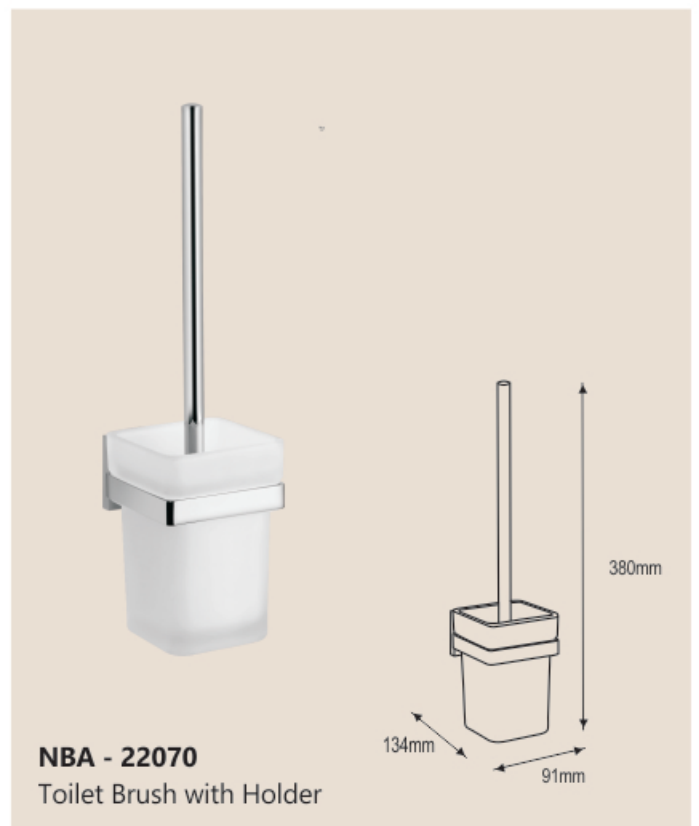

NBA - 22020
 Soap Hook Brass

NBA - 22035
 Towel Ring

NBA - 22060
 Toilet Roll Holder w/o Flap

NBA - 22025
 Tooth Brush Holder

GEMINI Collection - I4000

GEMINI Collection - I4000

NBA - 22040
Single Tower Bar 450mm