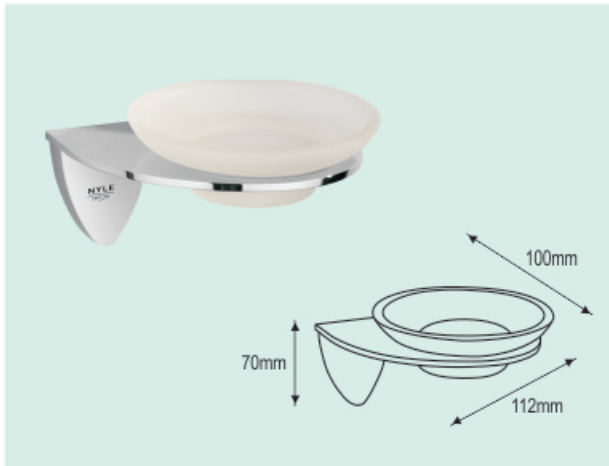

ORIGINAL

Collection - 15000

Finish Chrome

NBA - 15030
Liquid Soap Dispenser

NYLE[®]
SINCE 2006
let your imagination fly

ORIGINAL Collection - I4000

NBA - 15015
 Soap Holder Glass

NBA - 15035
 Towel Ring 320mm

NBA - 15060
 Toilet Roll Holder w/o Flap

NBA - 15005
 Robe Hook Single

ORIGINAL Collection - I4000

NBA - 15025
 Tooth Brush Holder

NBA - 15080
 Glass Shelf Rectangular

NBA - 15081
 Glass Shelf Oval

ORIGINAL Collection - I4000