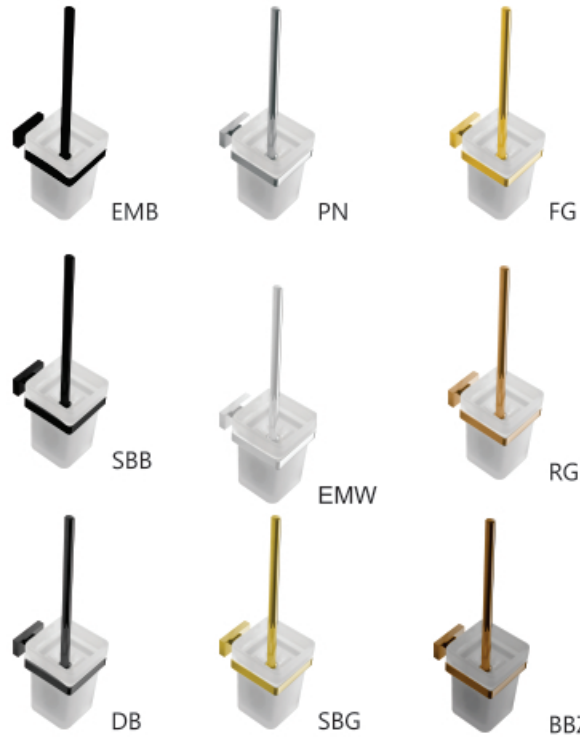

89mm

COUNTER TOP Collection-I I000

NBA - 11025-R
 Tooth Brush Holder-Round

NBA - 11026-S
 Tooth Brush Holder-Square

LOOK Collection-I 2000

NBA - 12035 | Towel Ring / Napkin Holder

LOOK Collection-I2000

NBA - 12005
 Robe Hook Single

NBA - 12010
 Robe Hook Double

NBA - 12015
 Soap Holder Glass

LOOK Collection-I2000

NBA - 12025
 Tooth Brush Holder

NBA - 12060
 Toilet Roll / Napkin Holder w/o Flap

NBA - 12030
 Liquid Soap Dispenser

LOOK Collection-I2000

NBA - 12080
 Glass Shelf

NBA - 12070
 Toilet Brush with Holder

LOOK Collection-I2000

220mm

600 / 590mm

NBA - 12076
 Towel Rack with Hanger

EMB

SBB