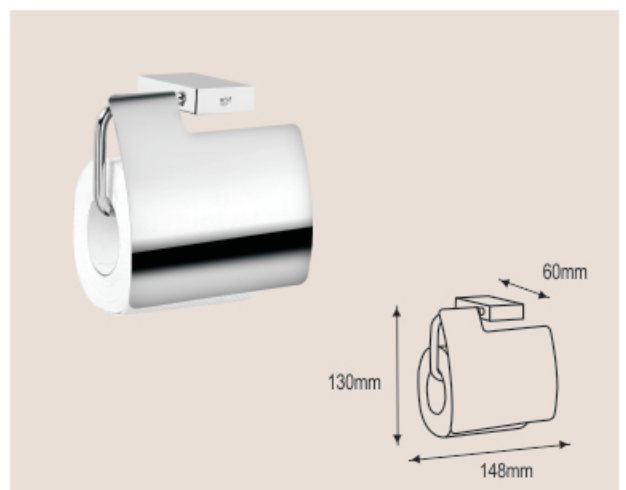

ZEST Collection - 25000

NBA - 25010
 Robe Hook Double

NBA - 25015
 Soap Holder Glass

NBA - 25025
 Tooth Brush Holder

NBA - 25030
 Liquid Soap Dispenser

NBA - 25060
 Toilet Roll Holder w/o Flap

NBA - 25065
 Toilet Roll Holder with Flap