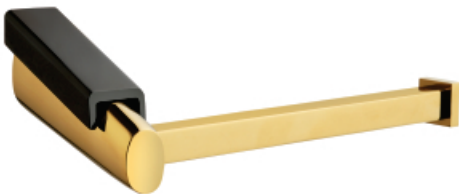

ROSE GOLD

DIAMOND BLACK

FRENCH GOLD & DIAMOND BLACK

DIAMOND BLACK & FRENCH GOLD

FRENCH GOLD

CHROME & FRENCH GOLD

ELITE Collection - 9000

EMB