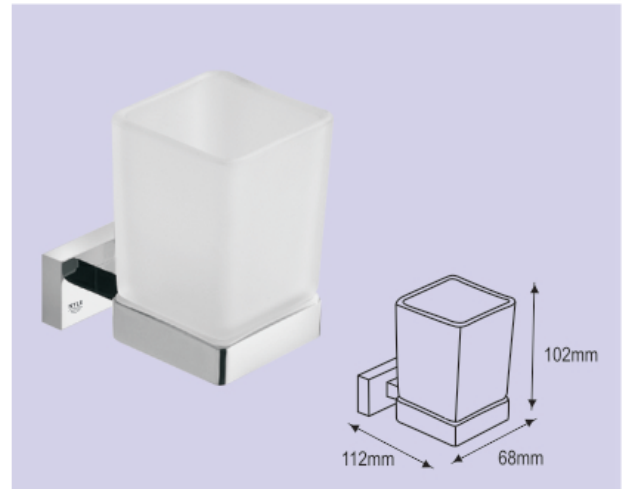

NBA - 13025
Tooth Brush Holder