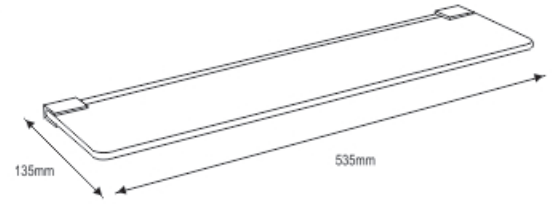

NBA - 12080
 Glass Shelf

NBA - 12070
 Toilet Brush with Holder

LOOK Collection-I2000

220mm

600 / 590mm

NBA - 12076
 Towel Rack with Hanger

EMB

SBB