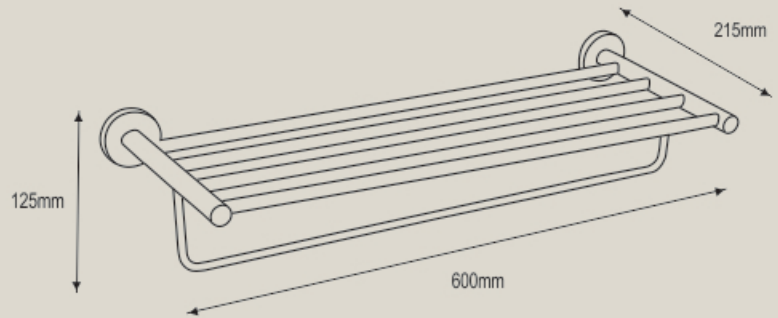

NEW STAR Collection - 24000

NBA - 24076
Towel Rack 600mm with Hanger