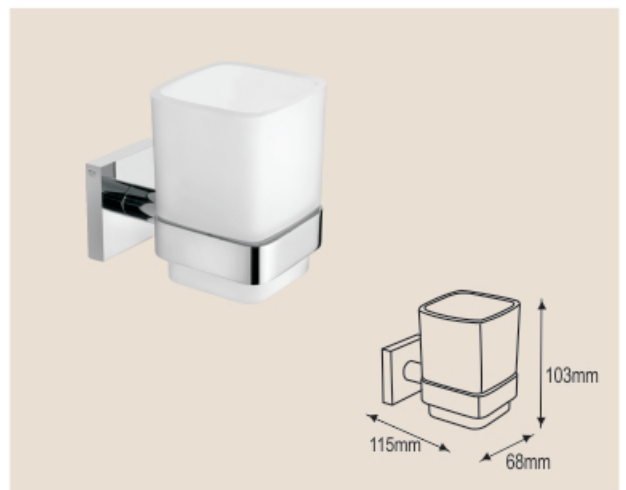

NBA - 22025
Tooth Brush Holder