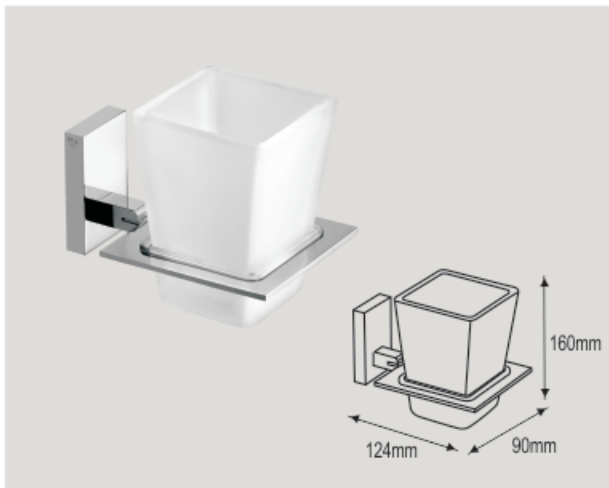

Finish **Chrome**

NBA - 14065
Toilet Roll Holder with Flap

NYLE[®]
SINCE 2006

let your imagination fly

RECTANGLE Collection - I4000

NBA - 14010
 Robe Hook Double

NBA - 14015
 Soap Holder Glass

NBA - 14025
 Tooth Brush Holder