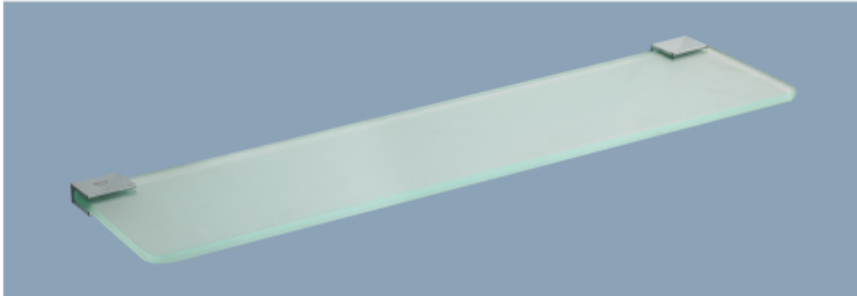

NBA - 12010
 Robe Hook Double

NBA - 12015
 Soap Holder Glass

LOOK Collection-I2000

NBA - 12025
 Tooth Brush Holder

NBA - 12060
 Toilet Roll / Napkin Holder w/o Flap

NBA - 12030
 Liquid Soap Dispenser

LOOK Collection-I2000