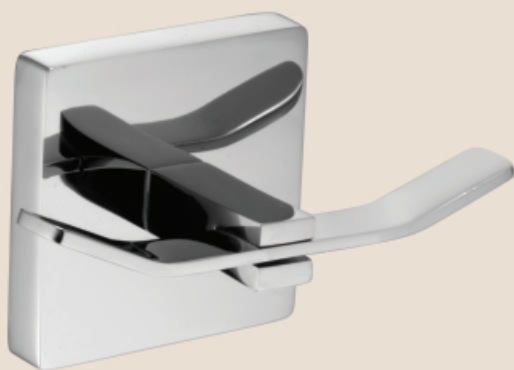

NBA - 22045
Single Tower Bar 600mm

NBA - 22010
Double Robe Hook