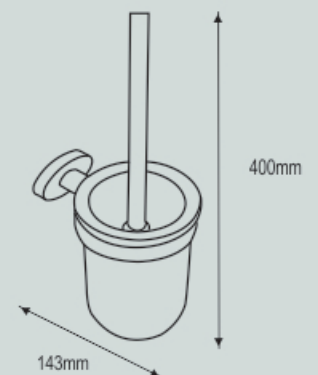

OVAL Collection - 19000

NBA - 19080
Glass Shelf

The Unity of Art and Function

The harmony and unity of art and function, shows the liquidity and extension of bathroom space, makes the mutual infiltration between interior space and outdoor environment.