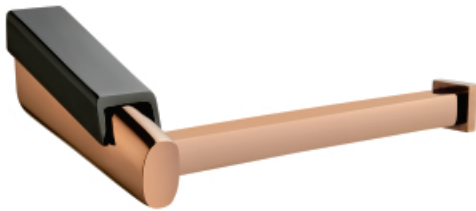

P.V.D. Coated Colours /
Dual Tone Colour Combination with 15 Years Warranty

ROSE GOLD & DIAMOND BLACK