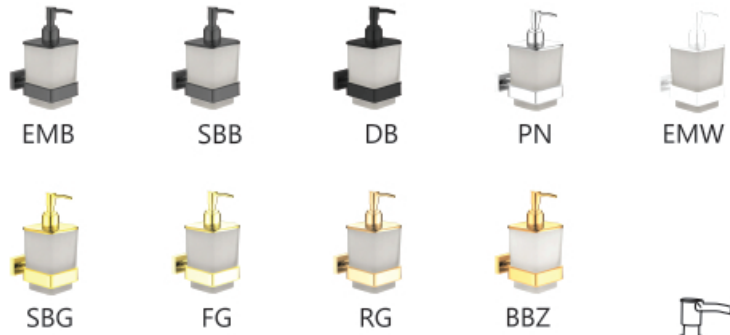

NBA - 9030 | Liquid Soap Dispenser

ELITE Collection - 9000

NBA - 9005
 Robe Hook Single

NBA - 9010
 Robe Hook Double

NBA - 9015
 Soap Holder Glass

ELITE Collection - 9000

NBA - 9016
 Soap Holder Glass

NBA - 9021
 Soap Rack Brass

NBA - 9025
 Tooth Brush Holder

ELITE Collection - 9000

EMB SBB DB PN EMW
 SBG FG RG BBZ

NBA - 9026
 Tooth Brush Holder

EMB SBB DB PN EMW
 SBG FG RG BBZ

NBA - 9031
 Liquid Soap Dispenser

EMB SBB DB PN EMW
 SBG FG RG BBG

NBA - 9035
 Towel Ring/Napkin Holder

ELITE Collection - 9000

NBA - 9045
 Single Towel Bar 600mm

NBA - 9055
 Double Towel Bar 600mm

NBA - 9076
 Towel Rack with Hanger

ELITE Collection - 9000

ELITE Collection - 9000