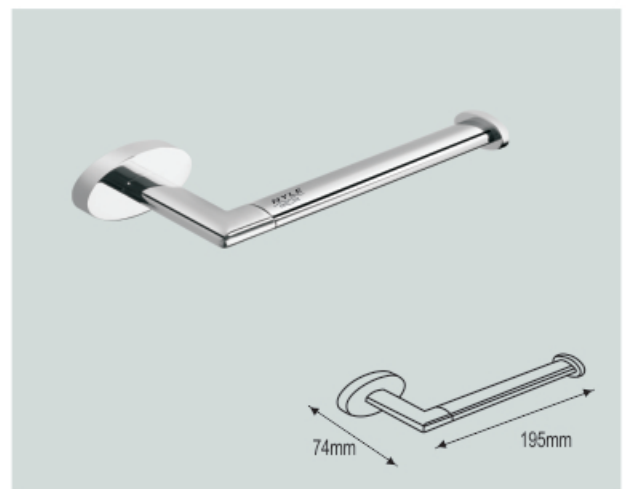

NBA - 15070
 Toilet Brush with Holder

OVAL

Collection - 19000

Finish Chrome

NBA - 19025
Tooth Brush Holder

NYLE[®]
SINCE 2006

let your imagination fly

OVAL Collection - 19000

NBA - 19005
 Robe Hook Single

NBA - 19020
 Soap Holder Brass

NBA - 19035
 Towel Ring 300mm

NBA - 19060
 Toilet Roll Holder w/o Flap

NBA - 19030
 Liquid Soap Dispenser

NBA - 19040
 Single Towel Bar 450mm

NBA - 19045
 Single Towel Bar 600mm