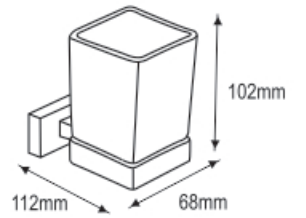

EMB SBB DB PN EMW
SBG FG RG BBZ