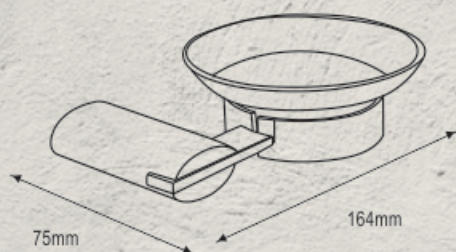

NBA - 19070
Toilet Brush with Holder

SUNNY

Collection - 20000

Finish Chrome

NBA - 20015
Soap Holder Glass

NYLE[®]
SINCE 2006

let your imagination fly

SUNNY Collection - 20000

NBA - 20010
 Robe Hook Double

NBA - 20020
 Soap Holder Brass

NBA - 20035
 Towel Ring

NBA - 20025
 Tooth Brush Holder Glass

SUNNY Collection - 20000

NBA - 20040
 Single Towel Bar 450mm

NBA - 20045
 Single Towel Bar 600mm