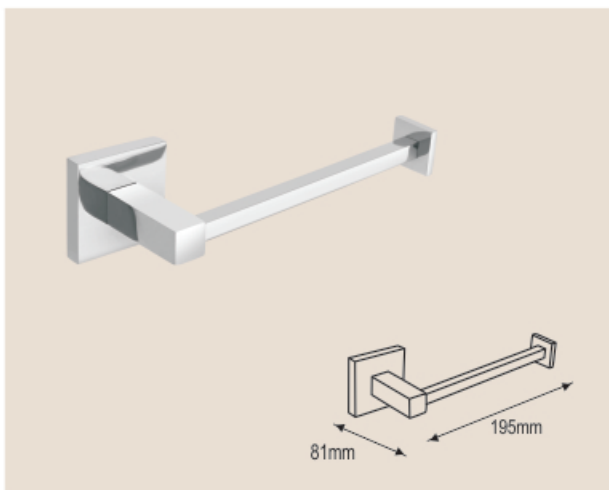

NBA - 22020
 Soap Hook Brass

NBA - 22035
 Towel Ring

NBA - 22060
 Toilet Roll Holder w/o Flap

NBA - 22025
 Tooth Brush Holder

GEMINI Collection - I4000

GEMINI Collection - I4000

NBA - 22040
Single Tower Bar 450mm