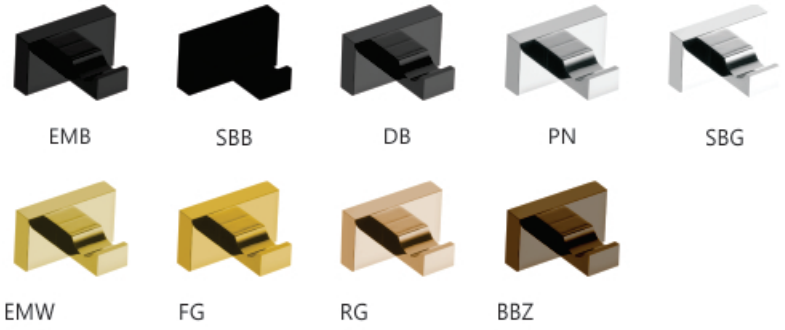

106mm

NBA - 11015-R
 Soap Holder-Round

63mm

106mm

NBA - 11016-S
 Soap Holder-Square

63mm

170mm

NBA - 11031-S
 Liquid Soap Dispenser-Square

89mm

COUNTER TOP Collection-I I000

NBA - 11025-R
 Tooth Brush Holder-Round

NBA - 11026-S
 Tooth Brush Holder-Square

LOOK Collection-I 2000

NBA - 12035 | Towel Ring / Napkin Holder

LOOK Collection-I2000

NBA - 12005
 Robe Hook Single

NBA - 12010
 Robe Hook Double

NBA - 12015
 Soap Holder Glass

LOOK Collection-I2000

NBA - 12025
 Tooth Brush Holder

NBA - 12060
 Toilet Roll / Napkin Holder w/o Flap

NBA - 12030
 Liquid Soap Dispenser

LOOK Collection-I2000