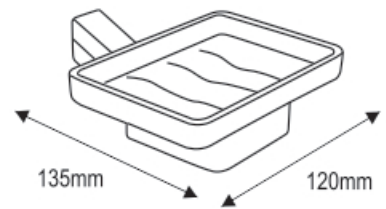

NBA - 10036
Napkin / Paper Roll Holder