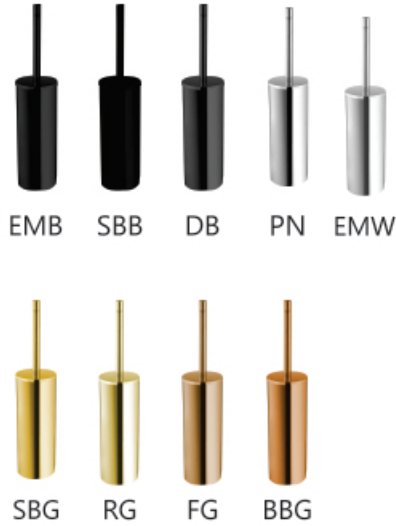

NBA - 9025
 Tooth Brush Holder

ELITE Collection - 9000

EMB SBB DB PN EMW
 SBG FG RG BBZ

NBA - 9026
 Tooth Brush Holder

EMB SBB DB PN EMW
 SBG FG RG BBZ

NBA - 9031
 Liquid Soap Dispenser

EMB SBB DB PN EMW
 SBG FG RG BBG

NBA - 9035
 Towel Ring/Napkin Holder

ELITE Collection - 9000

NBA - 9045
 Single Towel Bar 600mm

NBA - 9055
 Double Towel Bar 600mm

NBA - 9076
 Towel Rack with Hanger

ELITE Collection - 9000

ELITE Collection - 9000

NBA - 9060
 Toilet Roll Holder w/o Flap

NBA - 9066
 Paper Roll / Napkin Holder with
 Mobile Shelf

MALAGA Collection- I 0000

DIAMOND BLACK (DB)

EPOXY MATTE BLACK
 EMB

SATIN BRUSHED BLACK
 (SBB)

FRENCH GOLD
 (FG)