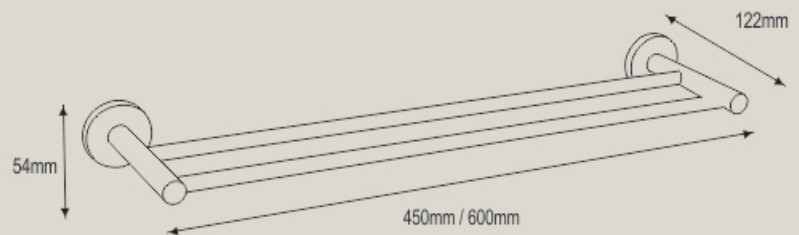

NBA - 24055
Double Towel Bar 600mm