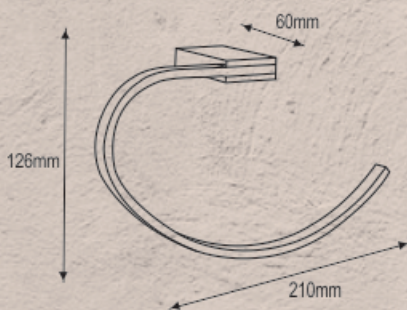

NBA - 24055
 Double Towel Bar 600mm

NBA - 24030
 Liquid Soap Dispenser

NBA - 24070
 Toilet Brush with Holder

ZEST

Collection - 25000

Finish **Chrome**

NBA-25035
Towel Ring

NYLE[®]
SINCE 2006
let your imagination fly

ZEST Collection - 25000

NBA - 25010
 Robe Hook Double

NBA - 25015
 Soap Holder Glass

NBA - 25025
 Tooth Brush Holder

NBA - 25030
 Liquid Soap Dispenser

NBA - 25060
 Toilet Roll Holder w/o Flap

NBA - 25065
 Toilet Roll Holder with Flap