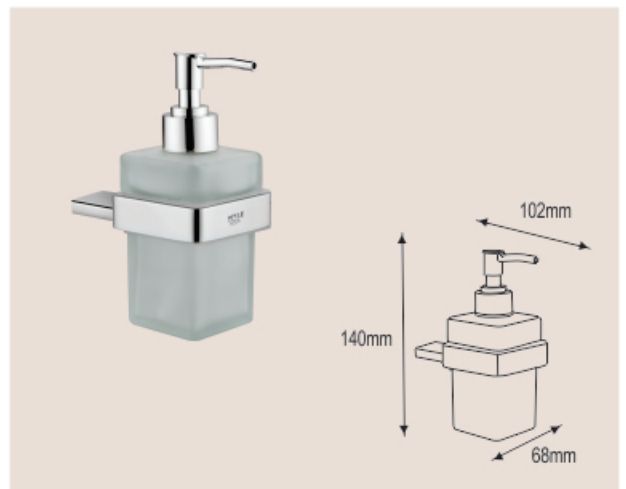

ZEST Collection - 25000

NBA - 25010
 Robe Hook Double

NBA - 25015
 Soap Holder Glass

NBA - 25025
 Tooth Brush Holder

NBA - 25030
 Liquid Soap Dispenser

NBA - 25060
 Toilet Roll Holder w/o Flap

NBA - 25065
 Toilet Roll Holder with Flap