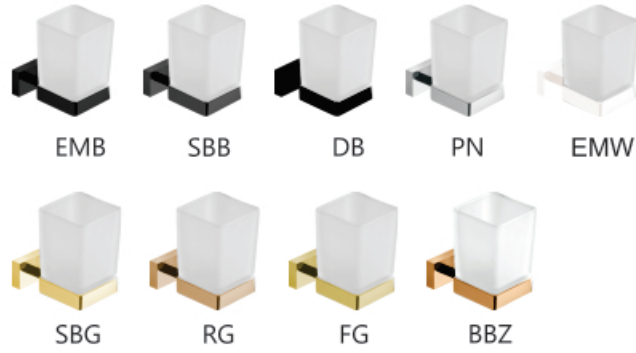

LOOK Collection-I2000

NBA - 12025
Tooth Brush Holder