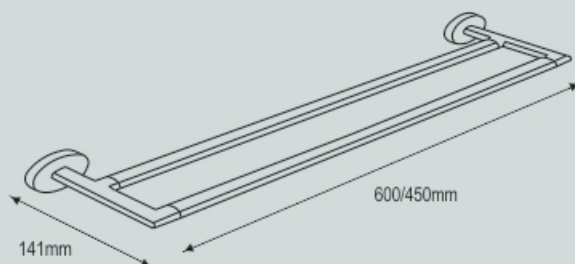

NBA - 19050
Double Towel Bar 450mm

NBA - 19055
Double Towel Bar 600mm