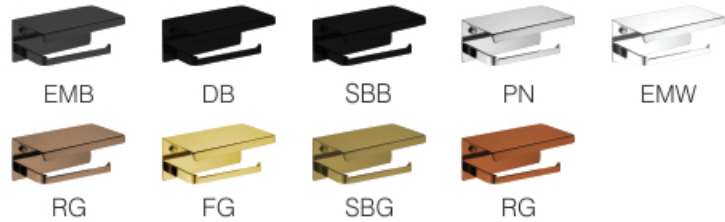

NBA - 9066
Paper Roll / Napkin Holder with
Mobile Shelf