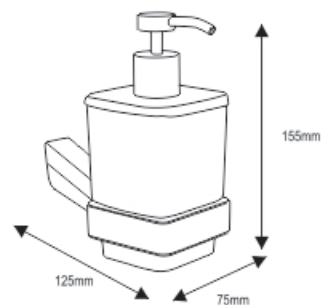

MALAGA Collection- I 0000