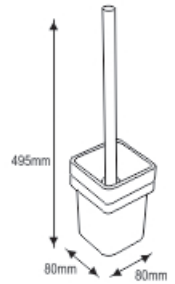

NBA - 9035
 Towel Ring/Napkin Holder

ELITE Collection - 9000

NBA - 9045
 Single Towel Bar 600mm

NBA - 9055
 Double Towel Bar 600mm

NBA - 9076
 Towel Rack with Hanger

ELITE Collection - 9000

ELITE Collection - 9000