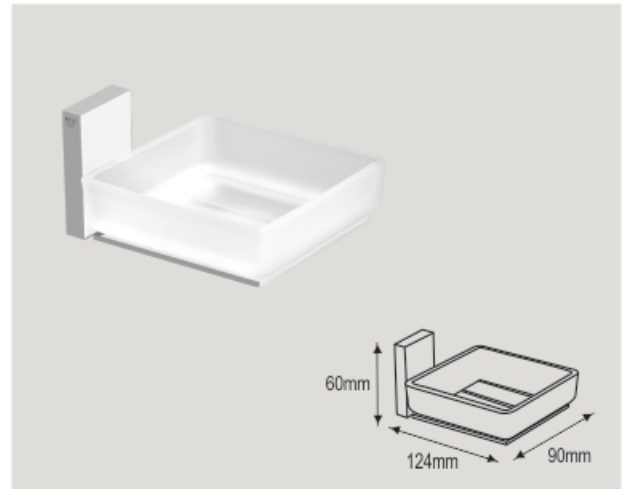

Finish **Chrome**

NBA - 14065
Toilet Roll Holder with Flap

NYLE[®]
SINCE 2006

let your imagination fly

RECTANGLE Collection - I4000

NBA - 14010
 Robe Hook Double

NBA - 14015
 Soap Holder Glass

NBA - 14025
 Tooth Brush Holder