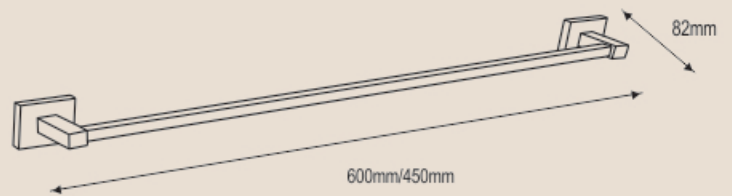

NBA - 22045
Single Tower Bar 600mm

NBA - 22010
Double Robe Hook