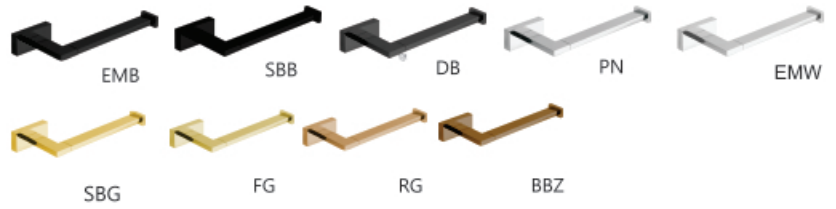

89mm

COUNTER TOP Collection-I I000

NBA - 11025-R
 Tooth Brush Holder-Round

NBA - 11026-S
 Tooth Brush Holder-Square

LOOK Collection-I 2000

NBA - 12035 | Towel Ring / Napkin Holder

LOOK Collection-I2000

NBA - 12005
 Robe Hook Single

NBA - 12010
 Robe Hook Double

NBA - 12015
 Soap Holder Glass

LOOK Collection-I2000

NBA - 12025
 Tooth Brush Holder

NBA - 12060
 Toilet Roll / Napkin Holder w/o Flap

NBA - 12030
 Liquid Soap Dispenser

LOOK Collection-I2000

NBA - 12080
 Glass Shelf

NBA - 12070
 Toilet Brush with Holder

LOOK Collection-I2000

220mm

600 / 590mm

NBA - 12076
 Towel Rack with Hanger

EMB

SBB