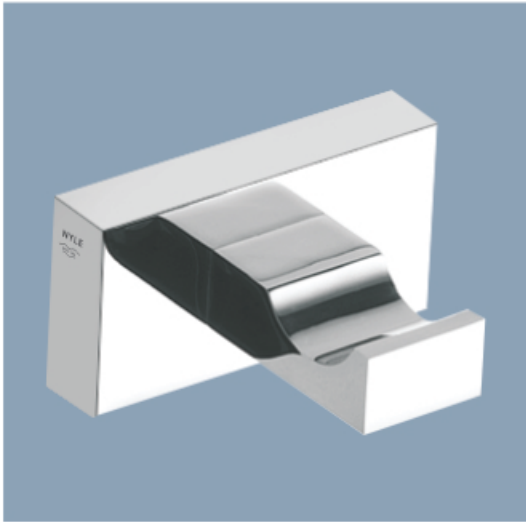

106mm

NBA - 11015-R
 Soap Holder-Round

63mm

106mm

NBA - 11016-S
 Soap Holder-Square

63mm

170mm

NBA - 11031-S
 Liquid Soap Dispenser-Square

89mm

COUNTER TOP Collection-I I000

NBA - 11025-R
 Tooth Brush Holder-Round

NBA - 11026-S
 Tooth Brush Holder-Square

LOOK Collection-I 2000

NBA - 12035 | Towel Ring / Napkin Holder

LOOK Collection-I2000

NBA - 12005
 Robe Hook Single

NBA - 12010
 Robe Hook Double

NBA - 12015
 Soap Holder Glass

LOOK Collection-I2000

NBA - 12025
 Tooth Brush Holder

NBA - 12060
 Toilet Roll / Napkin Holder w/o Flap

NBA - 12030
 Liquid Soap Dispenser

LOOK Collection-I2000