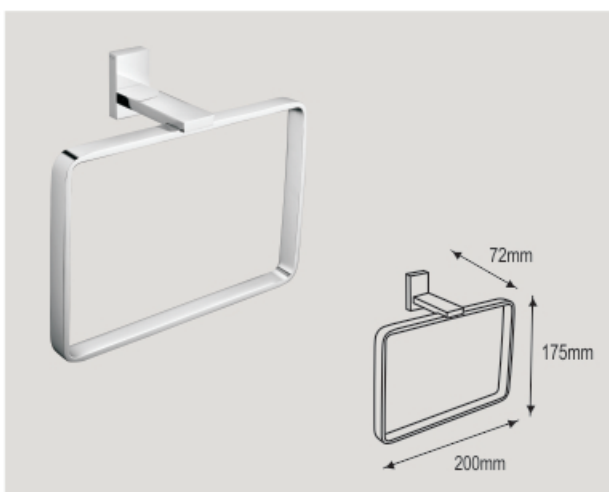

NBA - 14035
Towel Ring