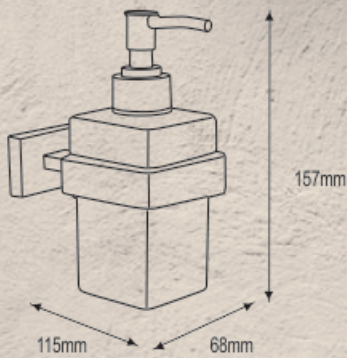

NYLE®
SINCE 2006
let your imagination fly