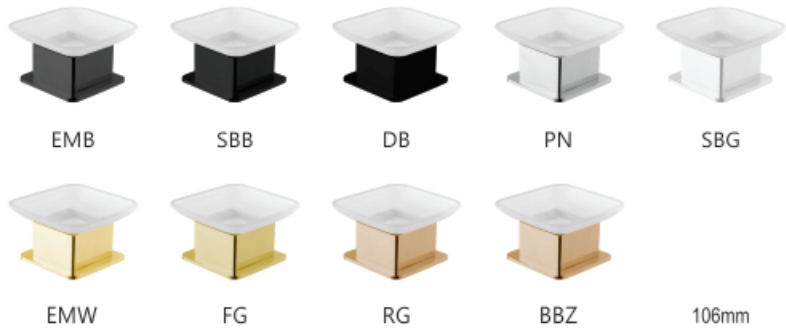

MALAGA Collection-I 0000

NBA - 10040
 Single Towel Bar 450mm

NBA - 10045
 Single Towel Bar 600mm

NBA - 10070
 Toilet Brush Holder

COUNTER TOP Collection-I | 1000

NBA - 11030-R | Liquid Soap Dispenser

COUNTER TOP Collection-I 1000

106mm

NBA - 11015-R
 Soap Holder-Round

63mm

106mm

NBA - 11016-S
 Soap Holder-Square

63mm

170mm

NBA - 11031-S
 Liquid Soap Dispenser-Square