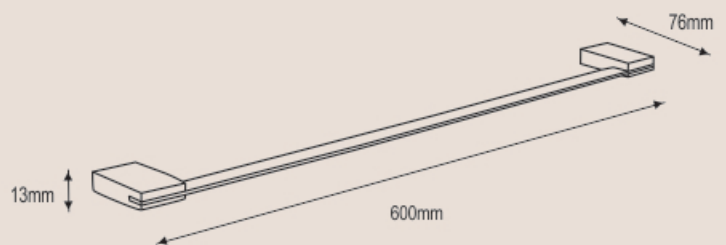

ZEST Collection - 25000

NBA - 25076
 Towel Rack with Hanger 600mm

NBA - 25040
 Single Towel Bar 450mm

NBA - 25045
 Single Towel Bar 600mm

ZEST Collection - 25000

NBA - 25050
 Double Towel Bar 450mm
NBA - 25055
 Double Towel Bar 600mm