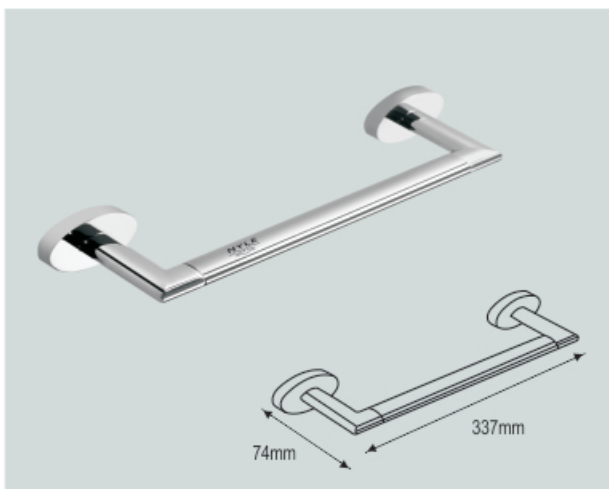

NBA - 15070
 Toilet Brush with Holder

OVAL

Collection - 19000

Finish Chrome

NBA - 19025
Tooth Brush Holder

NYLE[®]
SINCE 2006

let your imagination fly

OVAL Collection - 19000

NBA - 19005
 Robe Hook Single

NBA - 19020
 Soap Holder Brass

NBA - 19035
 Towel Ring 300mm

NBA - 19060
 Toilet Roll Holder w/o Flap

NBA - 19030
 Liquid Soap Dispenser

NBA - 19040
 Single Towel Bar 450mm

NBA - 19045
 Single Towel Bar 600mm