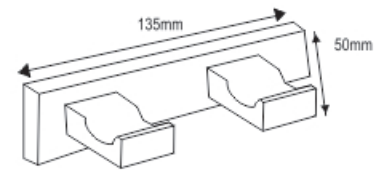

89mm

COUNTER TOP Collection-I I000

NBA - 11025-R
 Tooth Brush Holder-Round

NBA - 11026-S
 Tooth Brush Holder-Square

LOOK Collection-I 2000

NBA - 12035 | Towel Ring / Napkin Holder

LOOK Collection-I2000

NBA - 12005
 Robe Hook Single