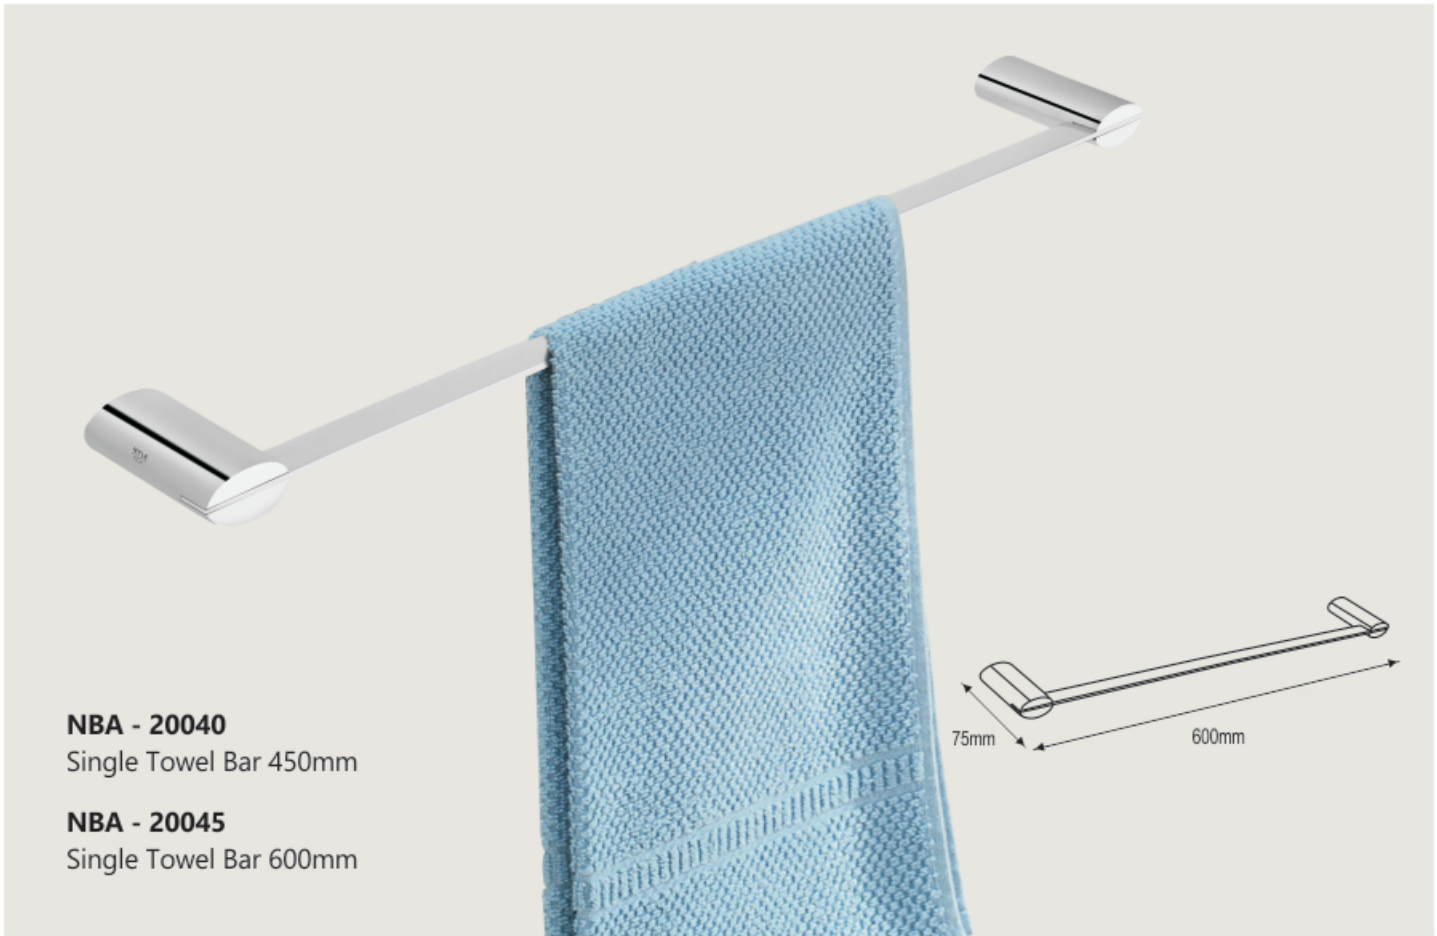

NBA - 20010
 Robe Hook Double

NBA - 20020
 Soap Holder Brass

NBA - 20035
 Towel Ring

NBA - 20025
 Tooth Brush Holder Glass

SUNNY Collection - 20000

NBA - 20040
 Single Towel Bar 450mm

NBA - 20045
 Single Towel Bar 600mm

NBA - 20060
 Toilet Roll Holder w/o Flap

NBA - 20060
 Toilet Brush with Holder

SUNNY Collection - 20000

NBA - 20030
Liquid Soap Dispenser

EASE FROM HEART

Creativity and elegance coexist, so do tradition and vanguard ; free style and outstanding modeling concept provide new inspiration for space environment which is a natural and easy style, a grace by a wise man, all comfortable by heart.