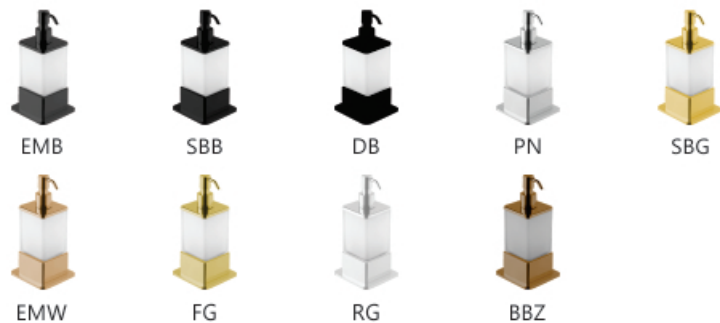

106mm

NBA - 11015-R
 Soap Holder-Round

63mm

106mm

NBA - 11016-S
 Soap Holder-Square

63mm

170mm

NBA - 11031-S
 Liquid Soap Dispenser-Square

89mm

COUNTER TOP Collection-I I000

NBA - 11025-R
 Tooth Brush Holder-Round

NBA - 11026-S
 Tooth Brush Holder-Square

LOOK Collection-I 2000

NBA - 12035 | Towel Ring / Napkin Holder

LOOK Collection-I2000

NBA - 12005
 Robe Hook Single