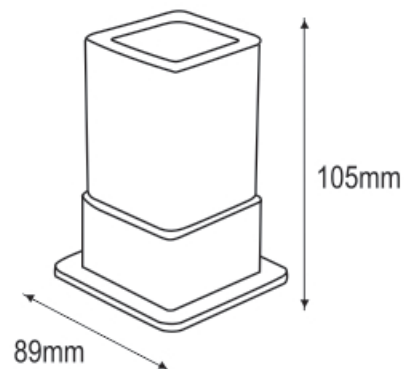

NBA - 11026-S
Tooth Brush Holder-Square