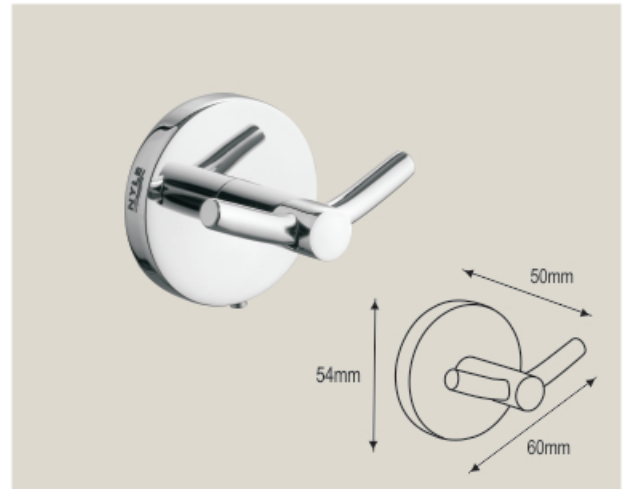

NBA - 22020
 Soap Hook Brass

NBA - 22035
 Towel Ring

NBA - 22060
 Toilet Roll Holder w/o Flap

NBA - 22025
 Tooth Brush Holder

GEMINI Collection - I4000

GEMINI Collection - I4000

NBA - 22040
Single Tower Bar 450mm

NBA - 22045
Single Tower Bar 600mm

NBA - 22010
Double Robe Hook

NEW STAR

Collection - 24000

Finish Chrome

NBA - 24025
Tooth Brush Holder

NYLE[®]
SINCE 2006

let your imagination fly

NEW STAR Collection - 24000

NBA - 24005
 Robe Hook Single

NBA - 24010
 Robe Hook Double

NBA - 24015
 Soap Holder Glass

NBA - 24035
 Towel Ring

NBA - 24065
 Toilet Roll Holder with Flap

NBA - 24060
 Toilet Roll Holder w/o Flap