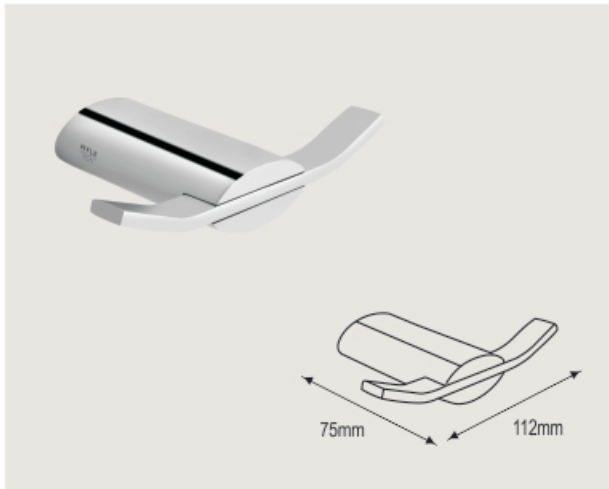

NBA - 20010
 Robe Hook Double

NBA - 20020
 Soap Holder Brass

NBA - 20035
 Towel Ring

NBA - 20025
 Tooth Brush Holder Glass

SUNNY Collection - 20000

NBA - 20040
 Single Towel Bar 450mm

NBA - 20045
 Single Towel Bar 600mm