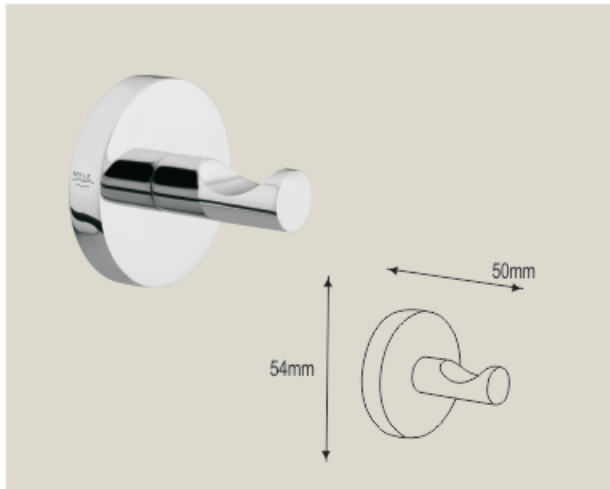

NBA - 22020
 Soap Hook Brass

NBA - 22035
 Towel Ring

NBA - 22060
 Toilet Roll Holder w/o Flap

NBA - 22025
 Tooth Brush Holder

GEMINI Collection - I4000

GEMINI Collection - I4000

NBA - 22040
Single Tower Bar 450mm

NBA - 22045
Single Tower Bar 600mm

NBA - 22010
Double Robe Hook

NEW STAR

Collection - 24000

Finish Chrome

NBA - 24025
Tooth Brush Holder

NYLE[®]
SINCE 2006

let your imagination fly

NEW STAR Collection - 24000

NBA - 24005
 Robe Hook Single

NBA - 24010
 Robe Hook Double

NBA - 24015
 Soap Holder Glass

NBA - 24035
 Towel Ring

NBA - 24065
 Toilet Roll Holder with Flap

NBA - 24060
 Toilet Roll Holder w/o Flap