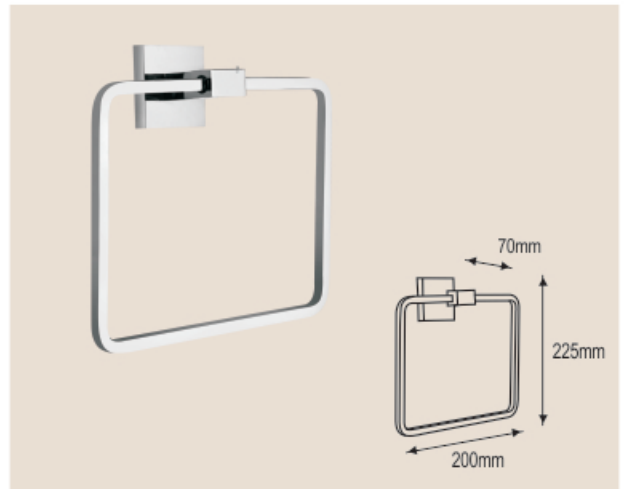

NBA - 22035
Towel Ring