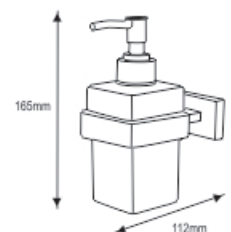

NBA - 12010
 Robe Hook Double

NBA - 12015
 Soap Holder Glass

LOOK Collection-I2000

NBA - 12025
 Tooth Brush Holder

NBA - 12060
 Toilet Roll / Napkin Holder w/o Flap

NBA - 12030
 Liquid Soap Dispenser

LOOK Collection-I2000